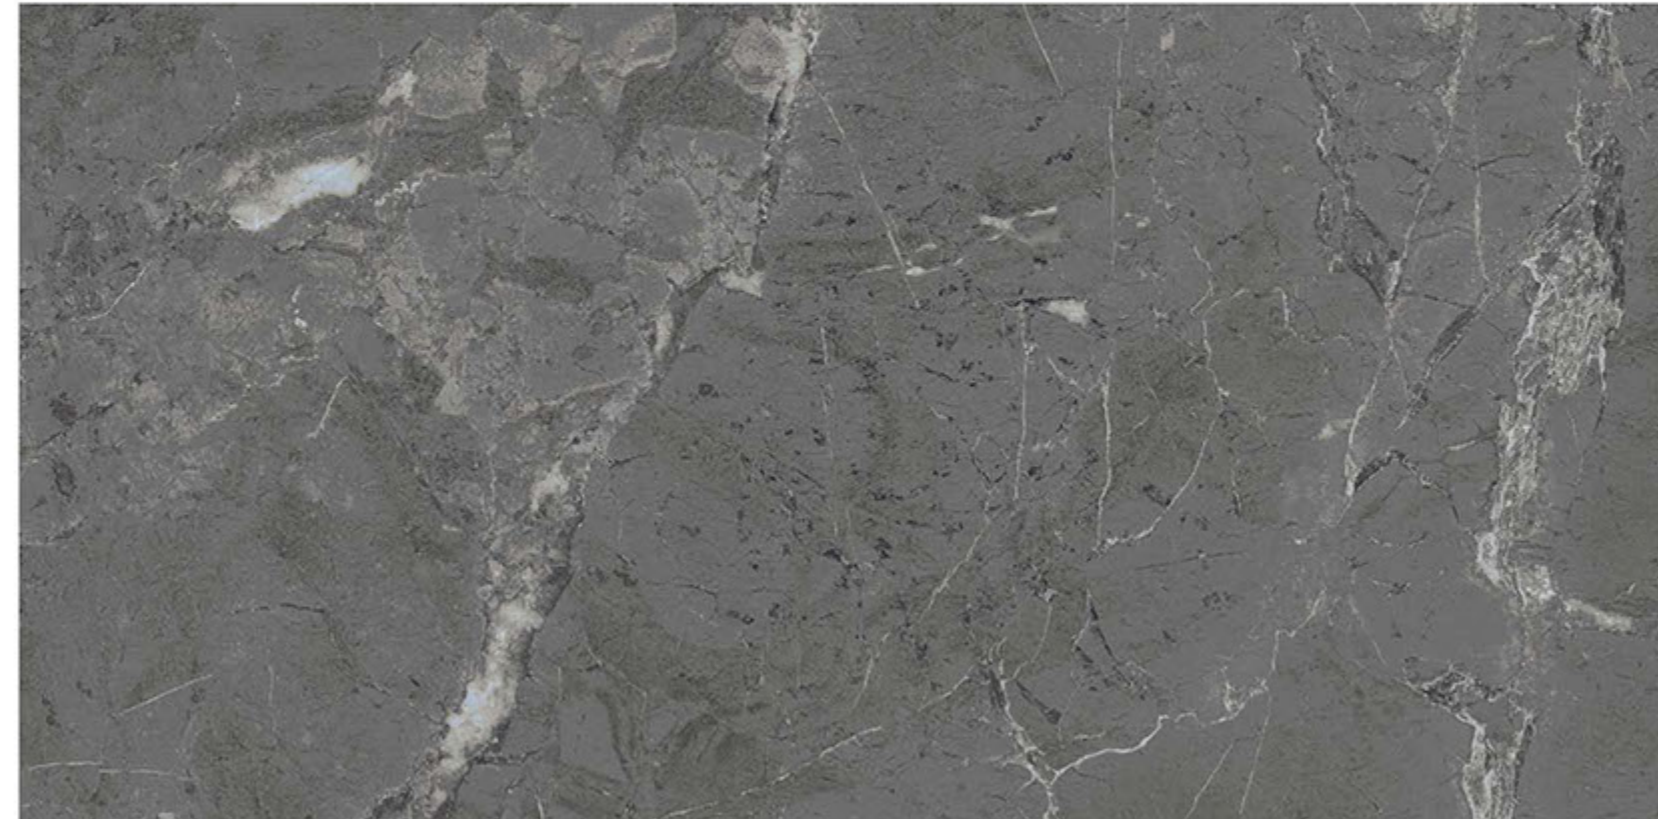

600x1200MM - Glossy | Matt

LIMA GRIGIO

LIMA TAUPE

Size

300X
600MM

600X
600MM

600X
1200MM

Randoms