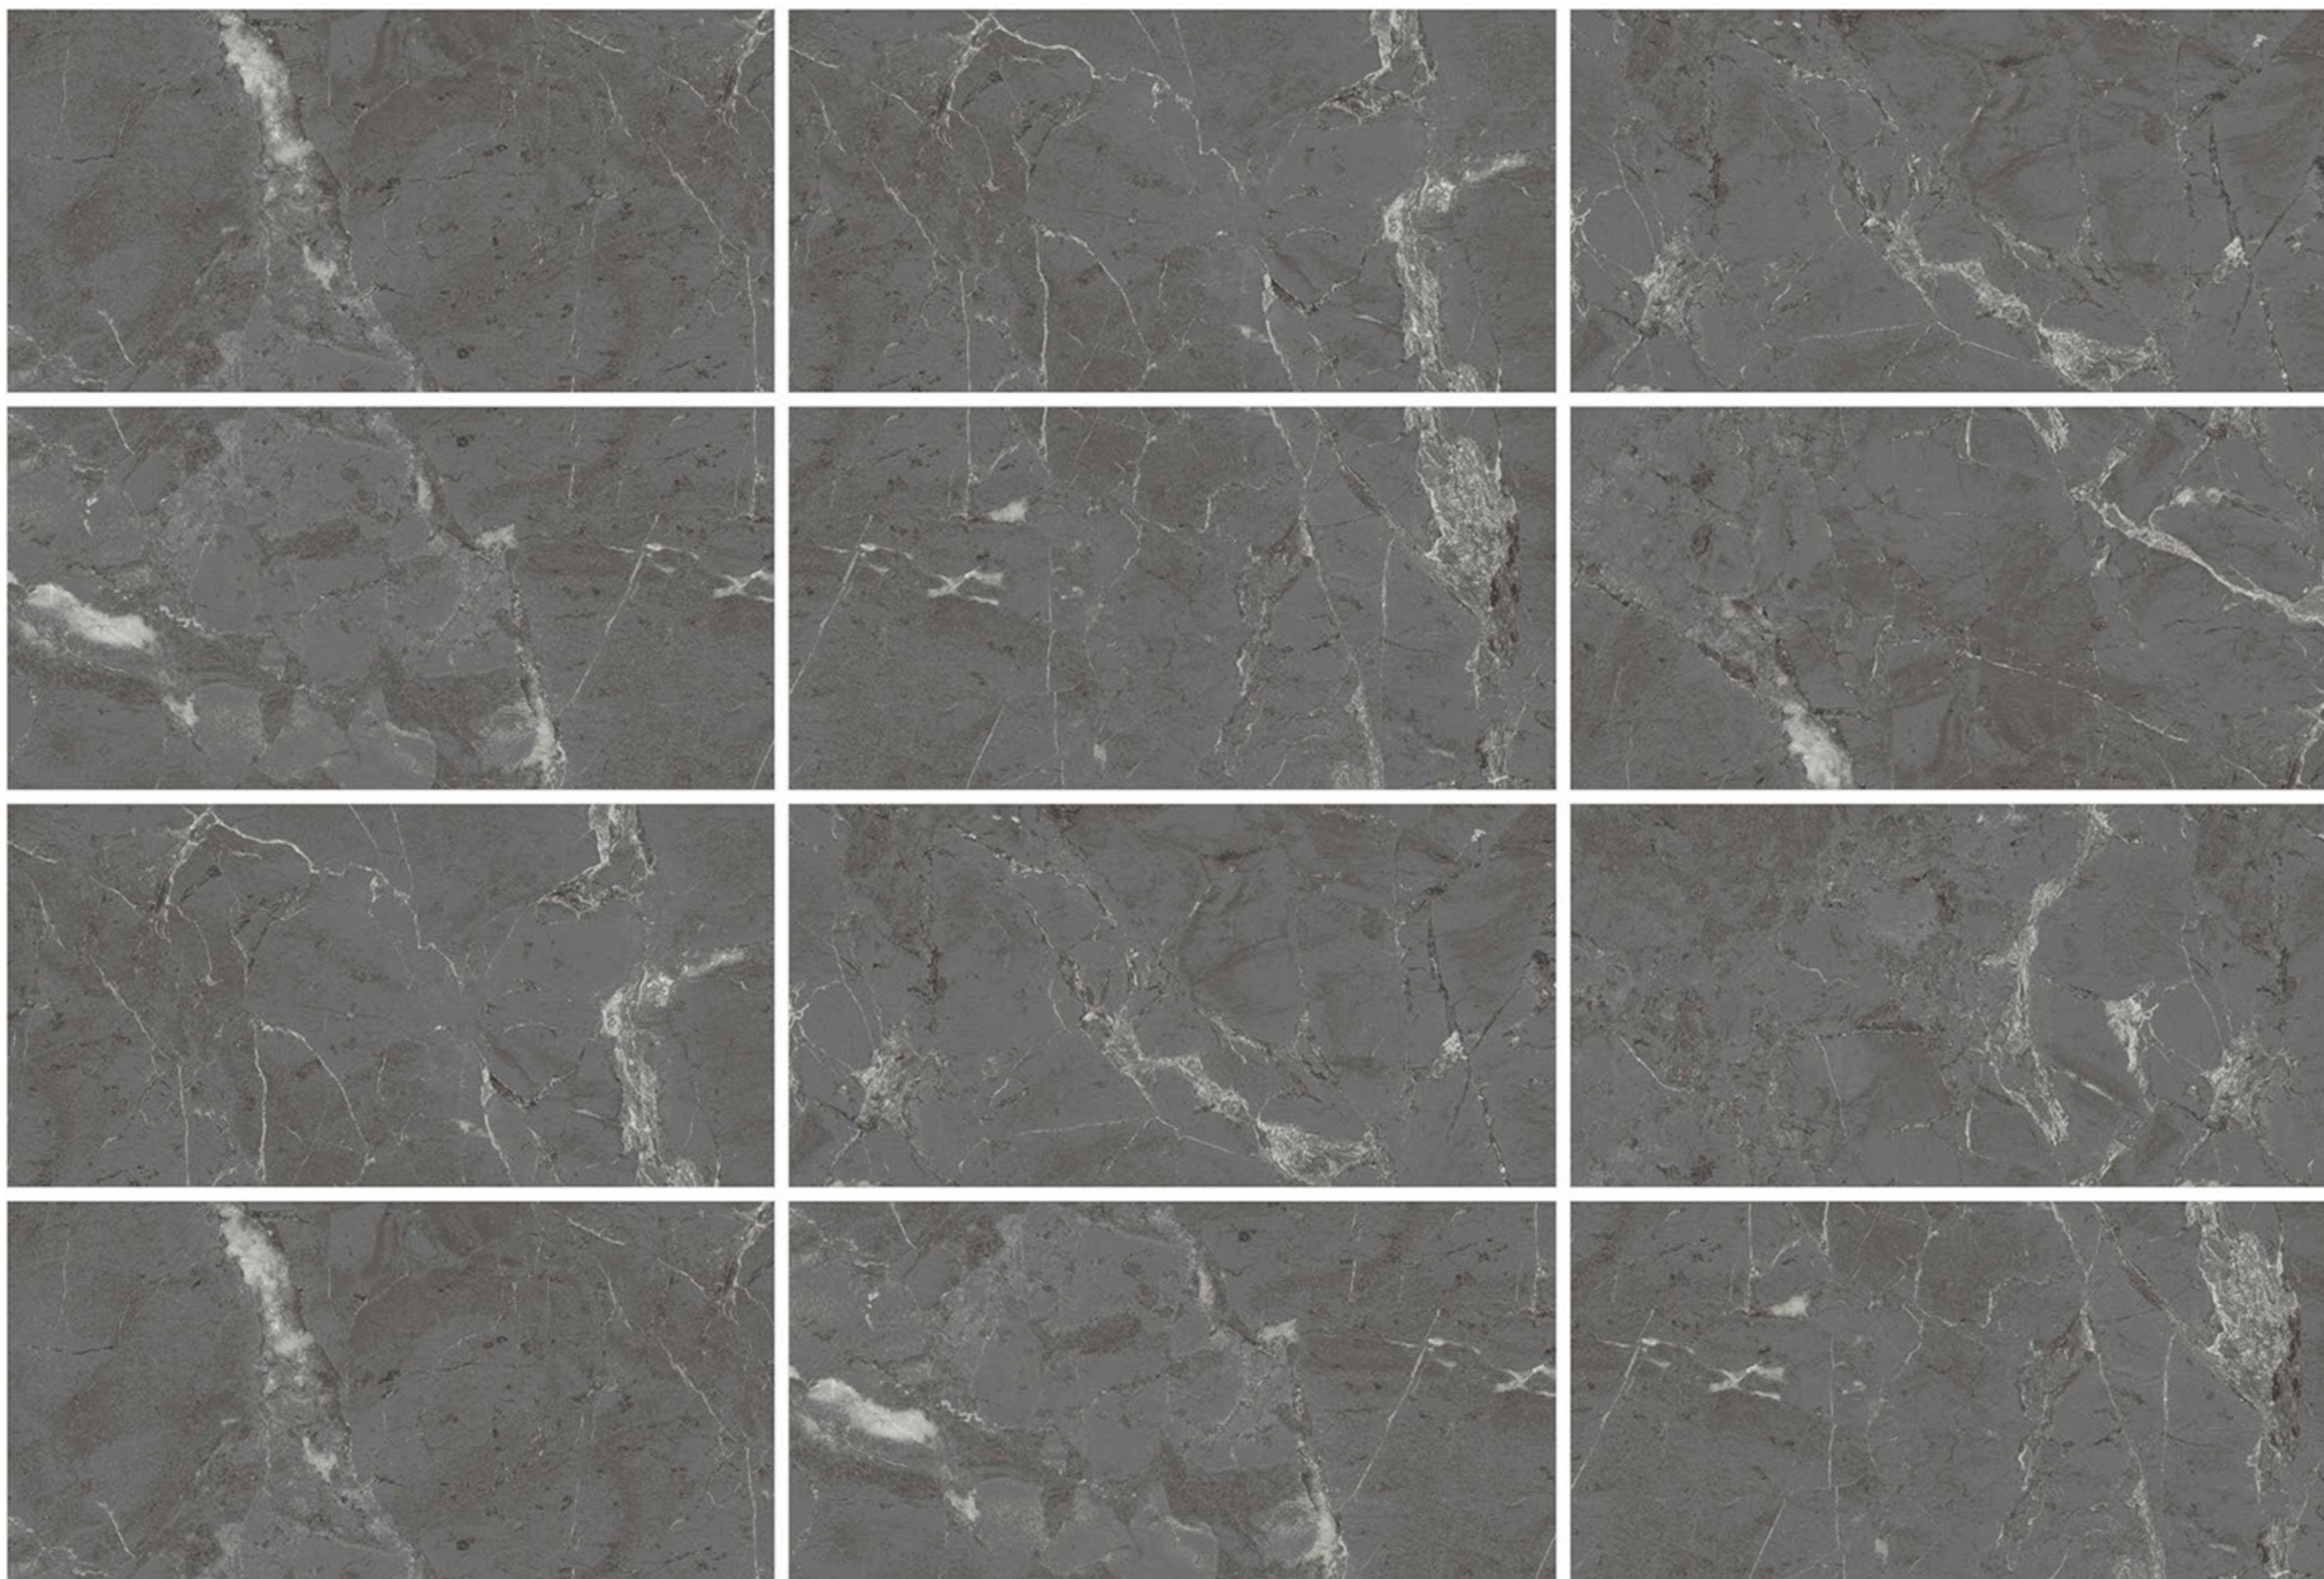

600x1200MM - Glossy | Matt

LIMA GRIGIO

LIMA TAUPE

Size

300X
600MM

600X
600MM

600X
1200MM

Randoms