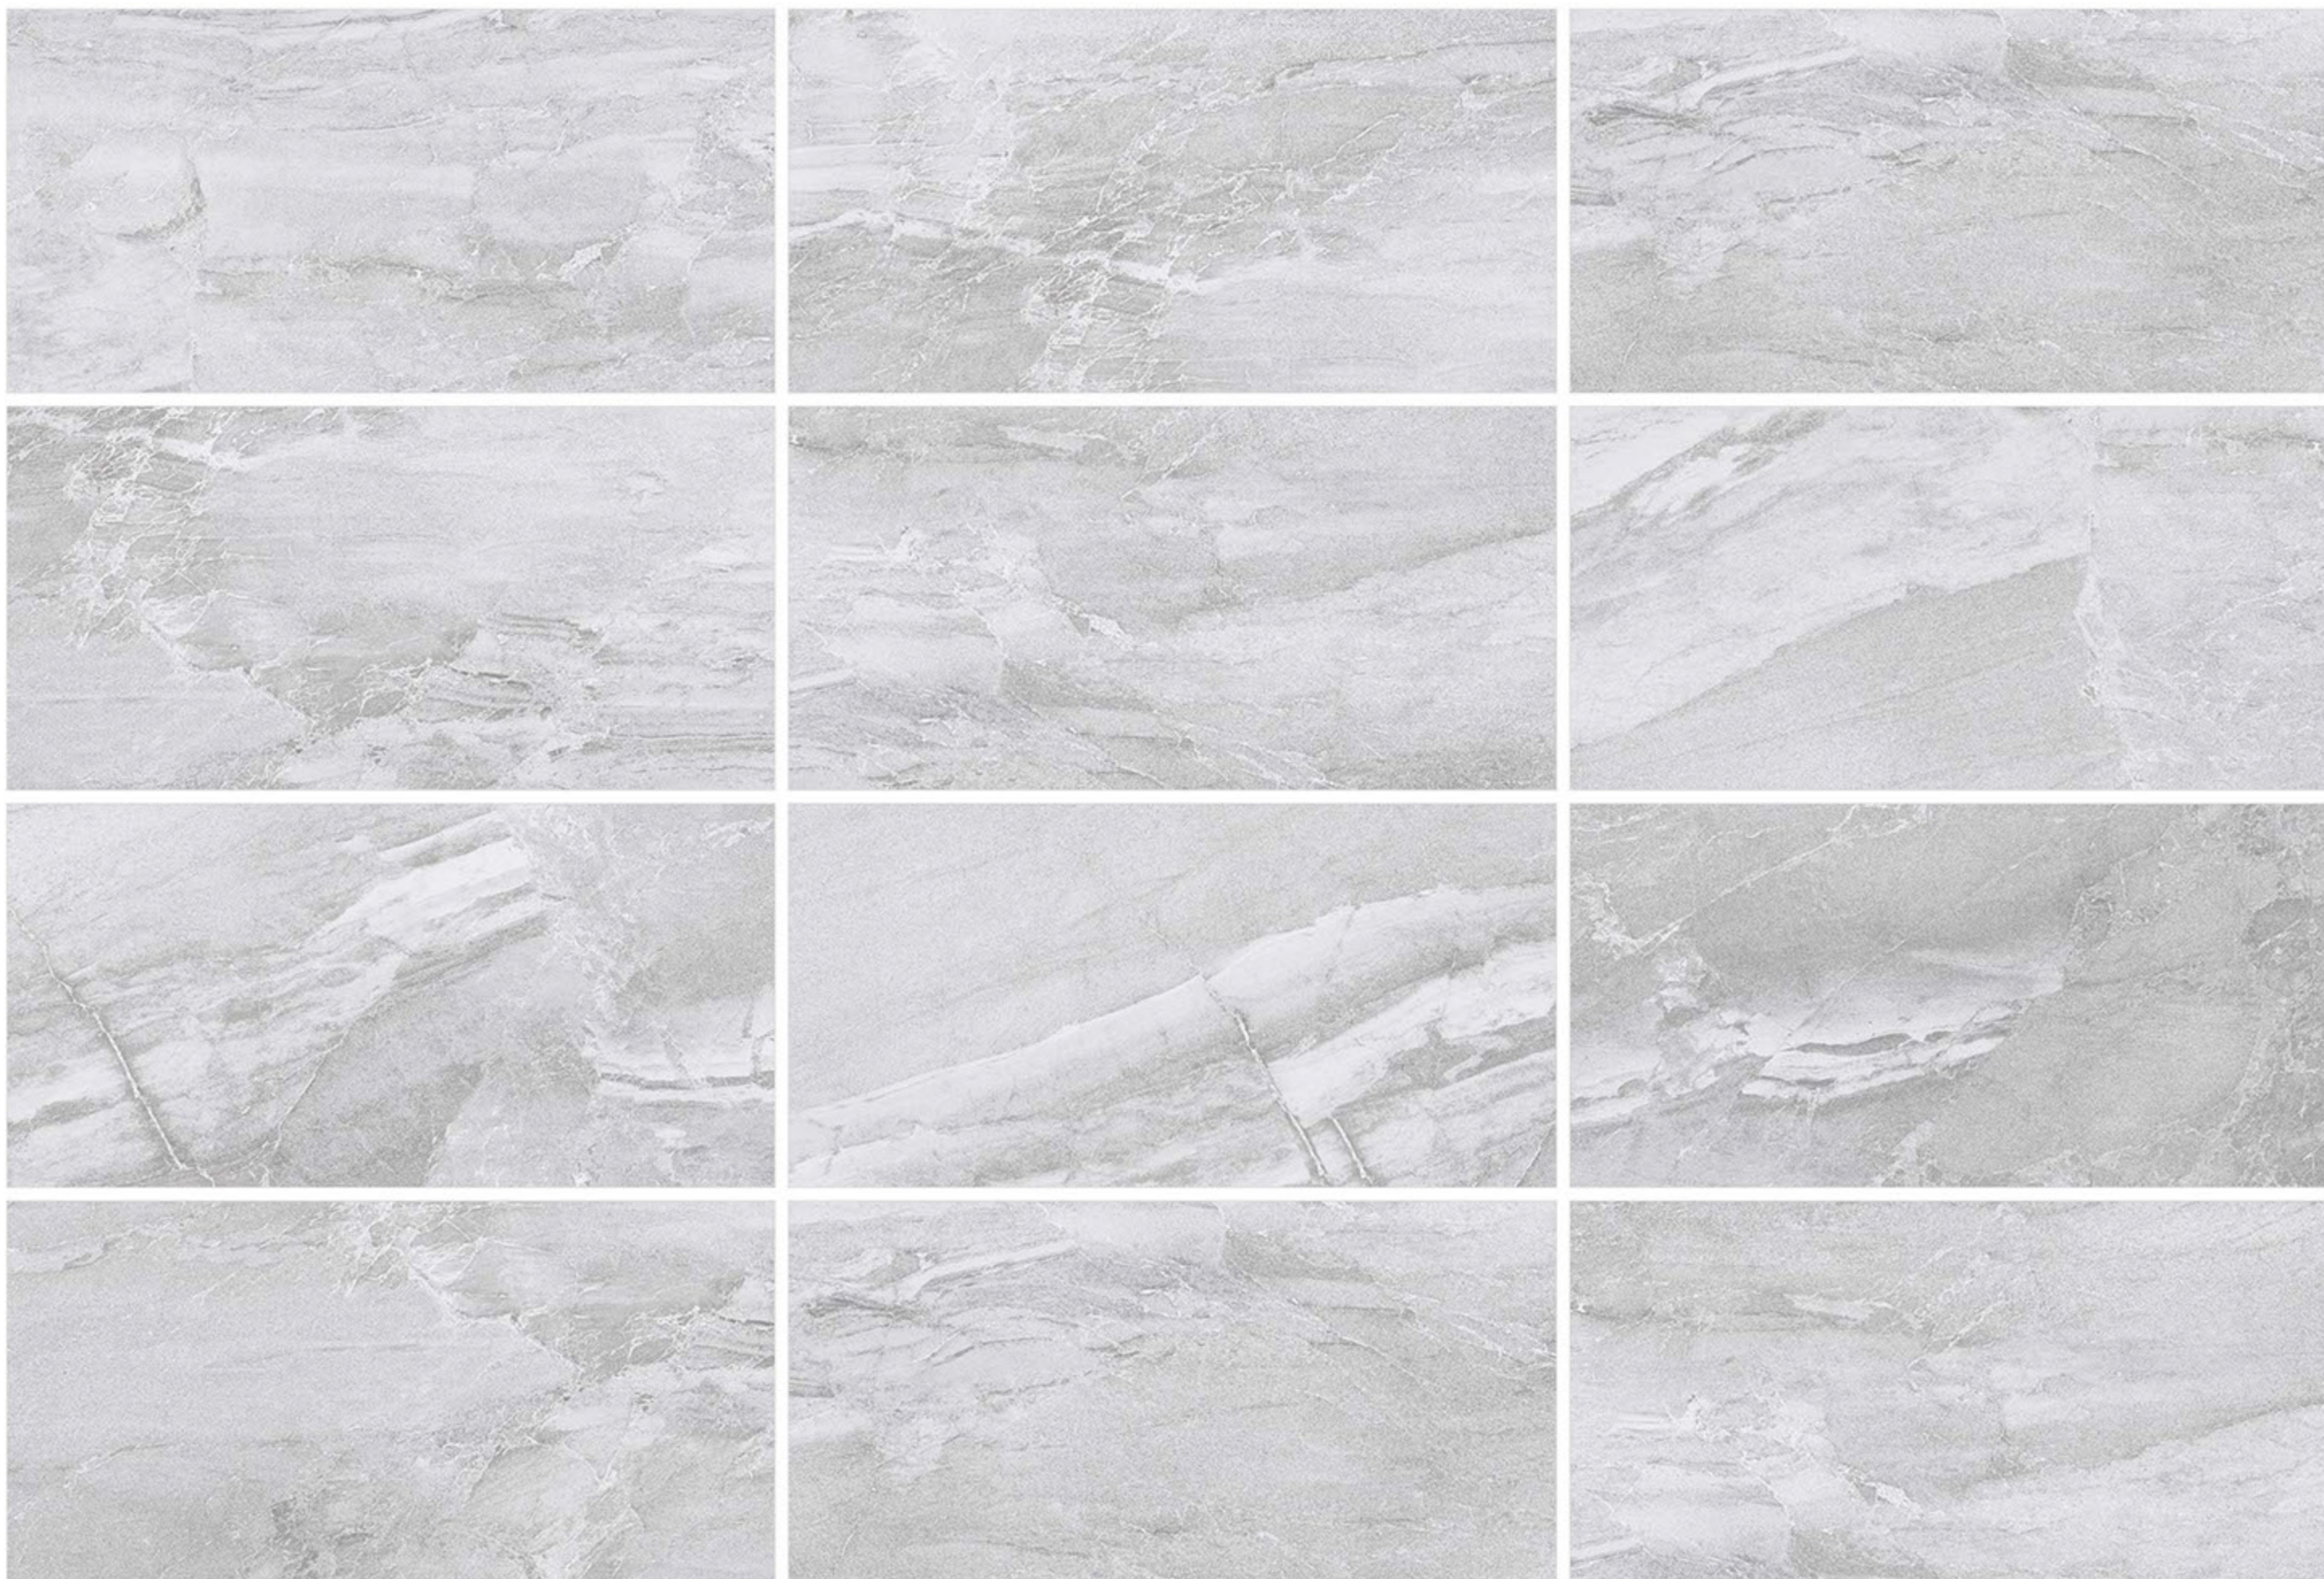

300x600MM - Glossy | Matt

600x600MM - Glossy | Matt

600x1200MM - Glossy | Matt

RONDA LIGHT GREY

STATUARIO FANTASTICA

Size

300X
600MM

600X
600MM