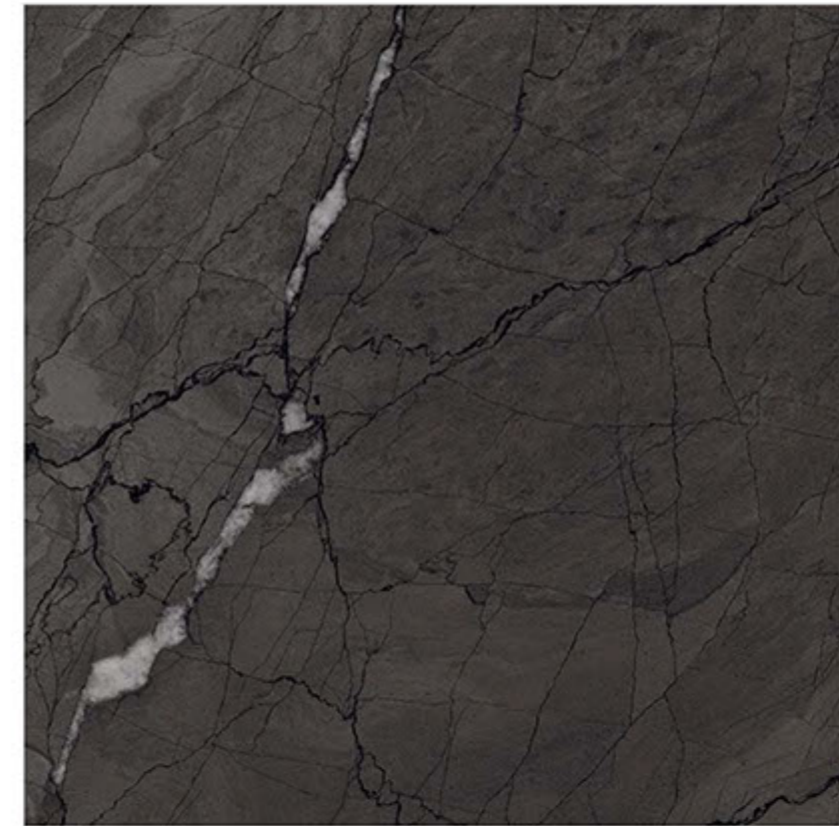

300x600MM - Glossy | Matt

600x600MM - Glossy | Matt

600x1200MM - Glossy | Matt

ALMIA DARK GREY

ALMIA GREY

Size

300X
600MM

600X
600MM