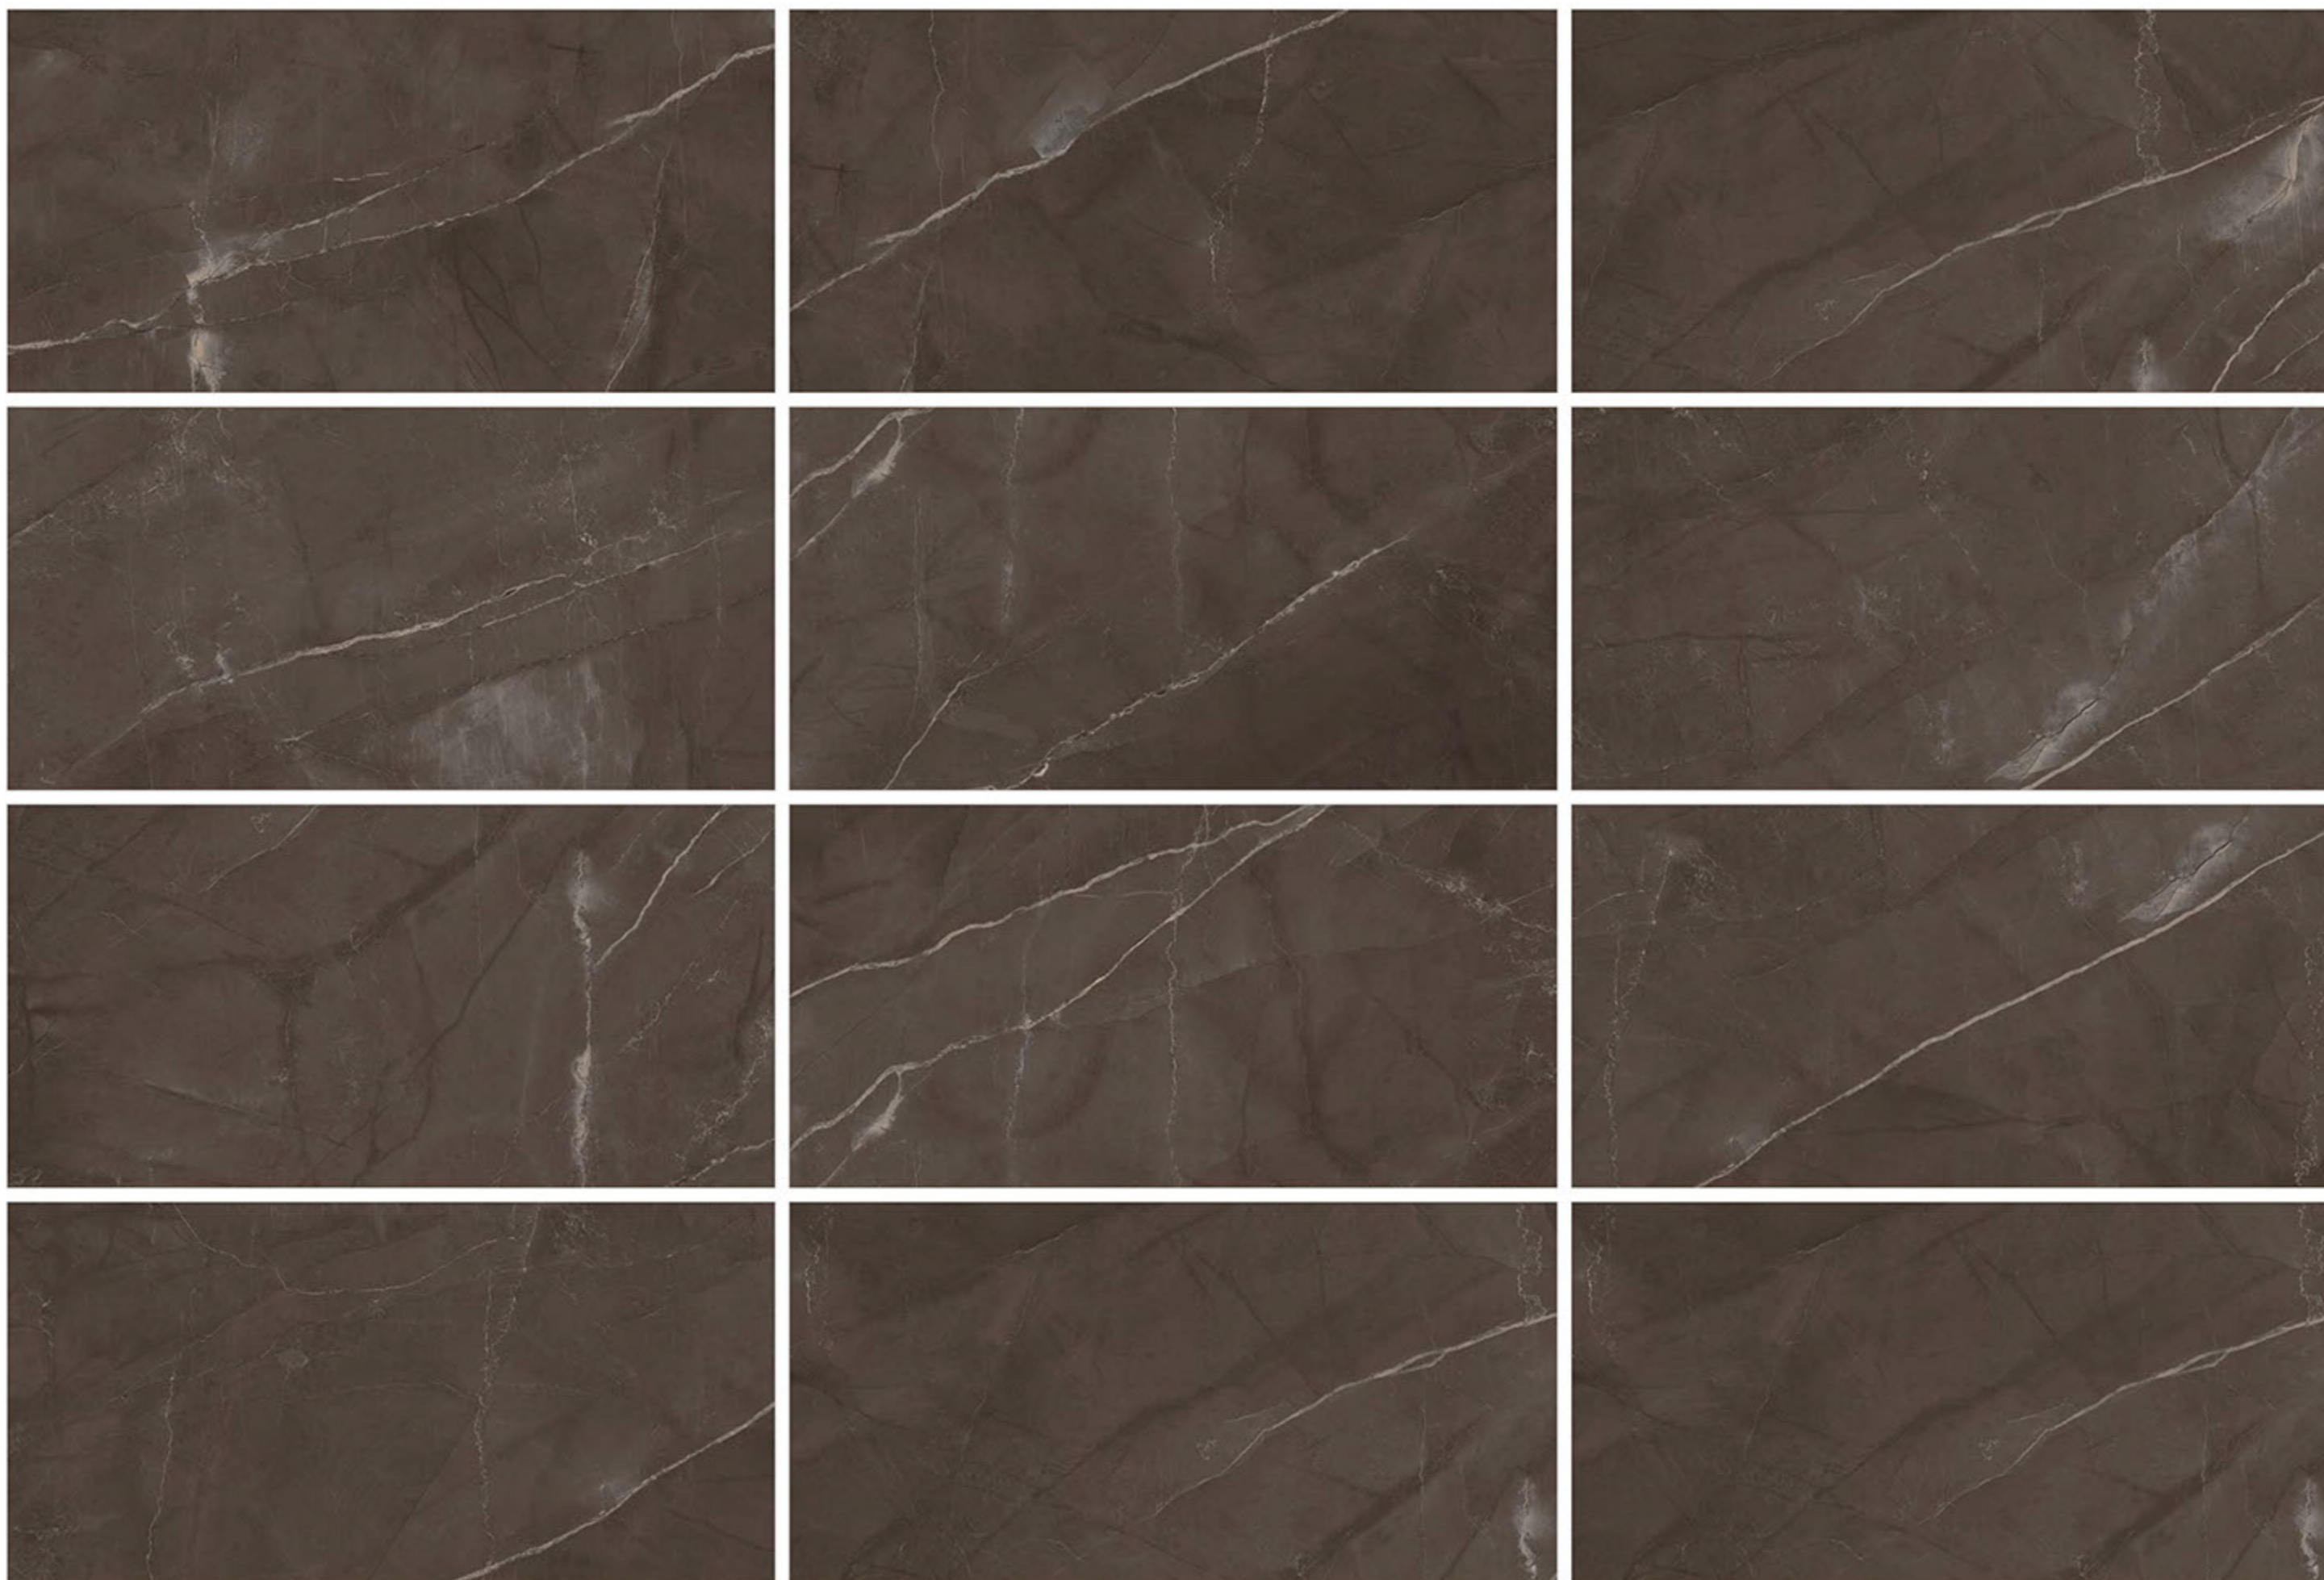

Finish

Glossy | Matt

Finish

Glossy | Matt

300x600MM - Glossy | Matt

600x600MM - Glossy | Matt

600x1200MM - Glossy | Matt

VEGAS CHOCO