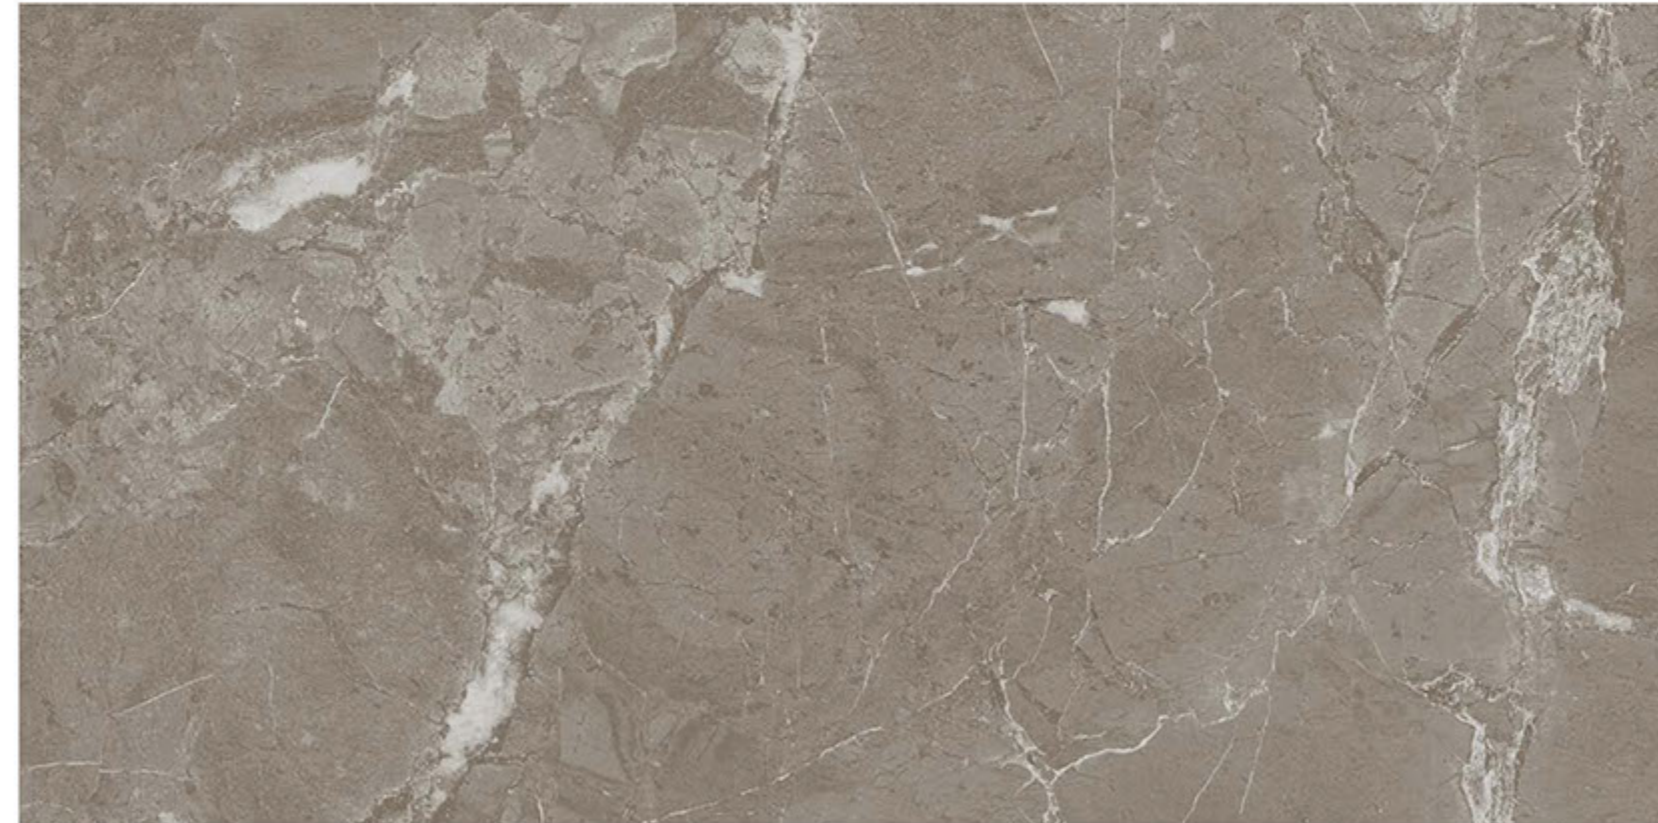

Glossy | Matt

300x600MM - Glossy | Matt

600x600MM - Glossy | Matt

600x1200MM - Glossy | Matt

LIMA TAUPE

LIMA TUSK

Size

300X
600MM 