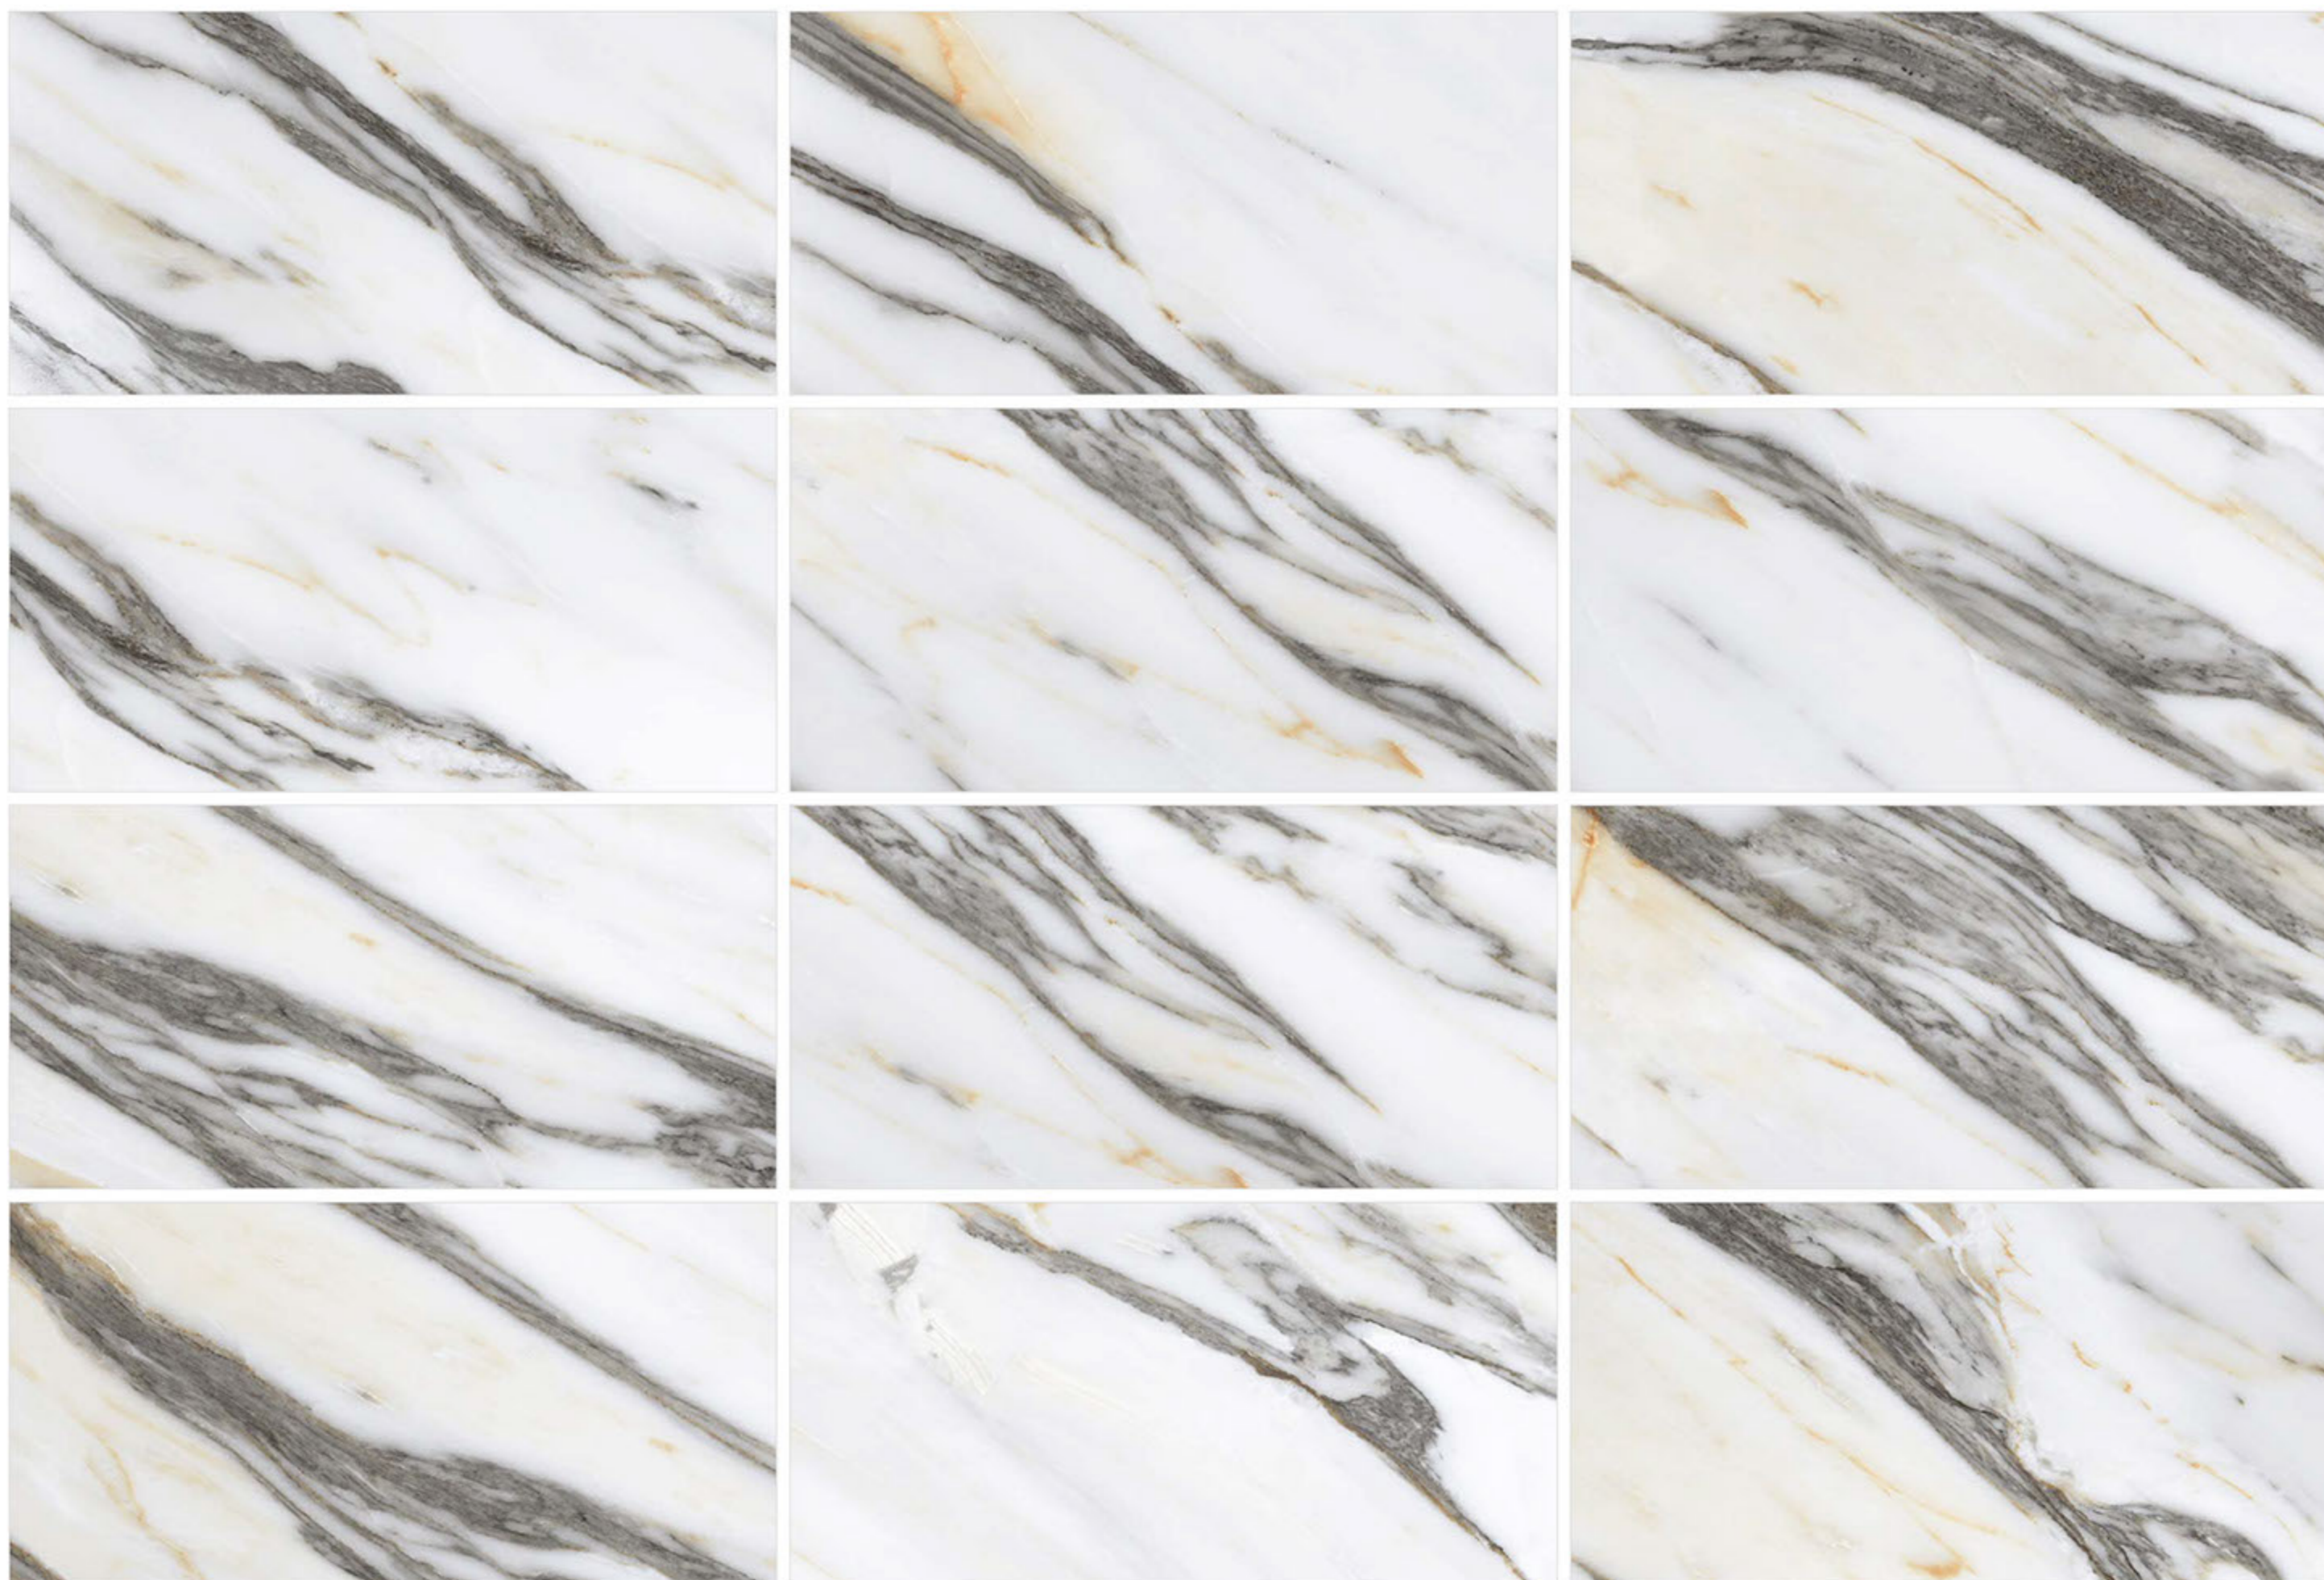

Glossy | Matt

Finish

Glossy | Matt

300x600MM - Glossy | Matt

600x600MM - Glossy | Matt

600x1200MM - Glossy | Matt

STATUARIO FANTASTICA

VEGAS ALMOND