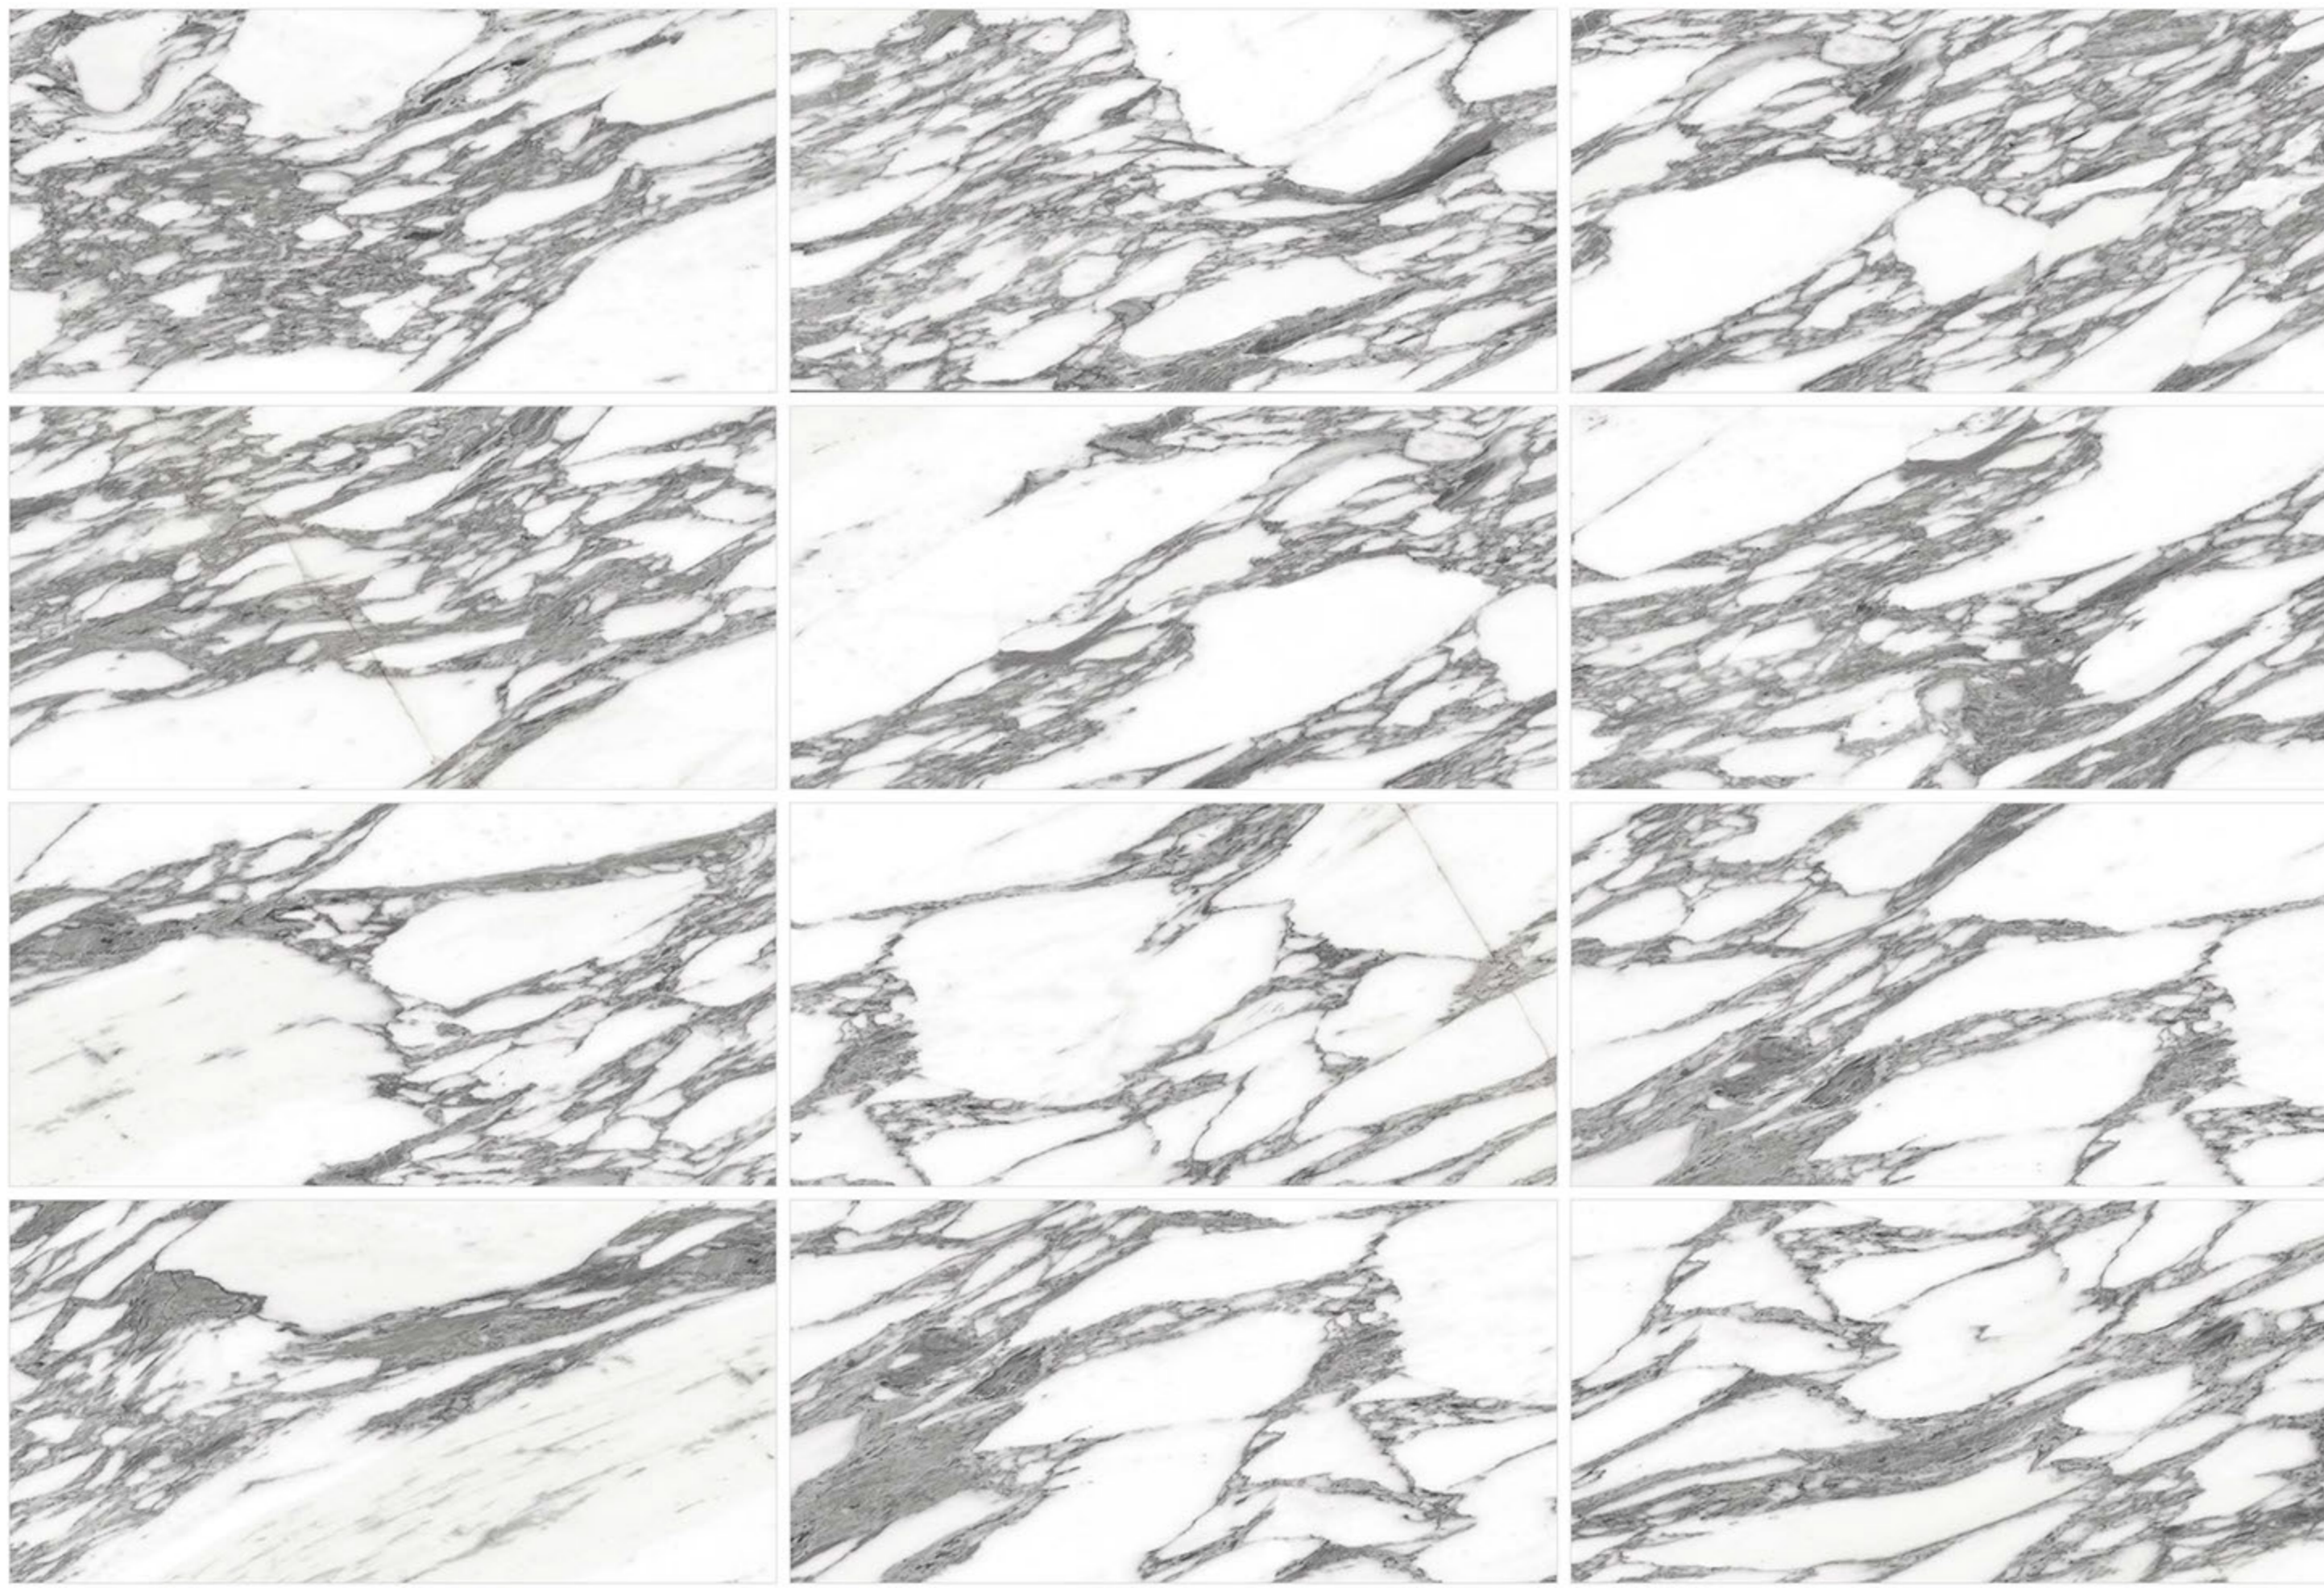

600x600MM - Glossy | Matt

600x1200MM - Glossy | Matt

CALACATTA

LENOIR

CALVIN BEIGE

Size

300X
600MM □

600X
600MM □