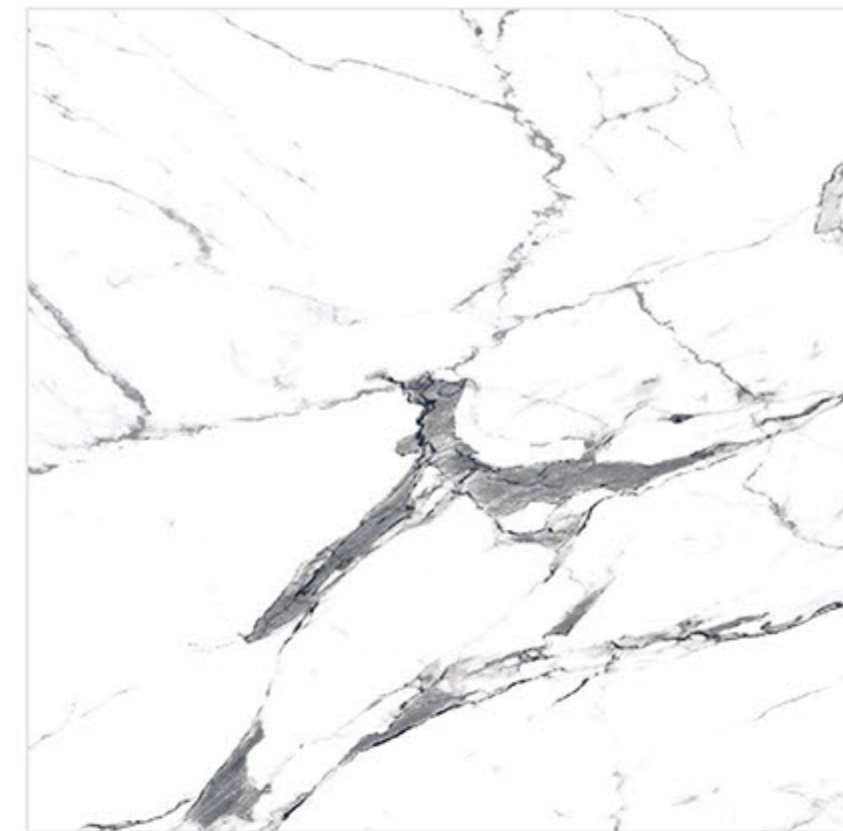

300x600MM - Glossy | Matt

600x600MM - Glossy | Matt

600x1200MM - Glossy | Matt

STATUARIO BLANCO

STATURIO ELEGANT

Size

300X
600MM

600X
600MM