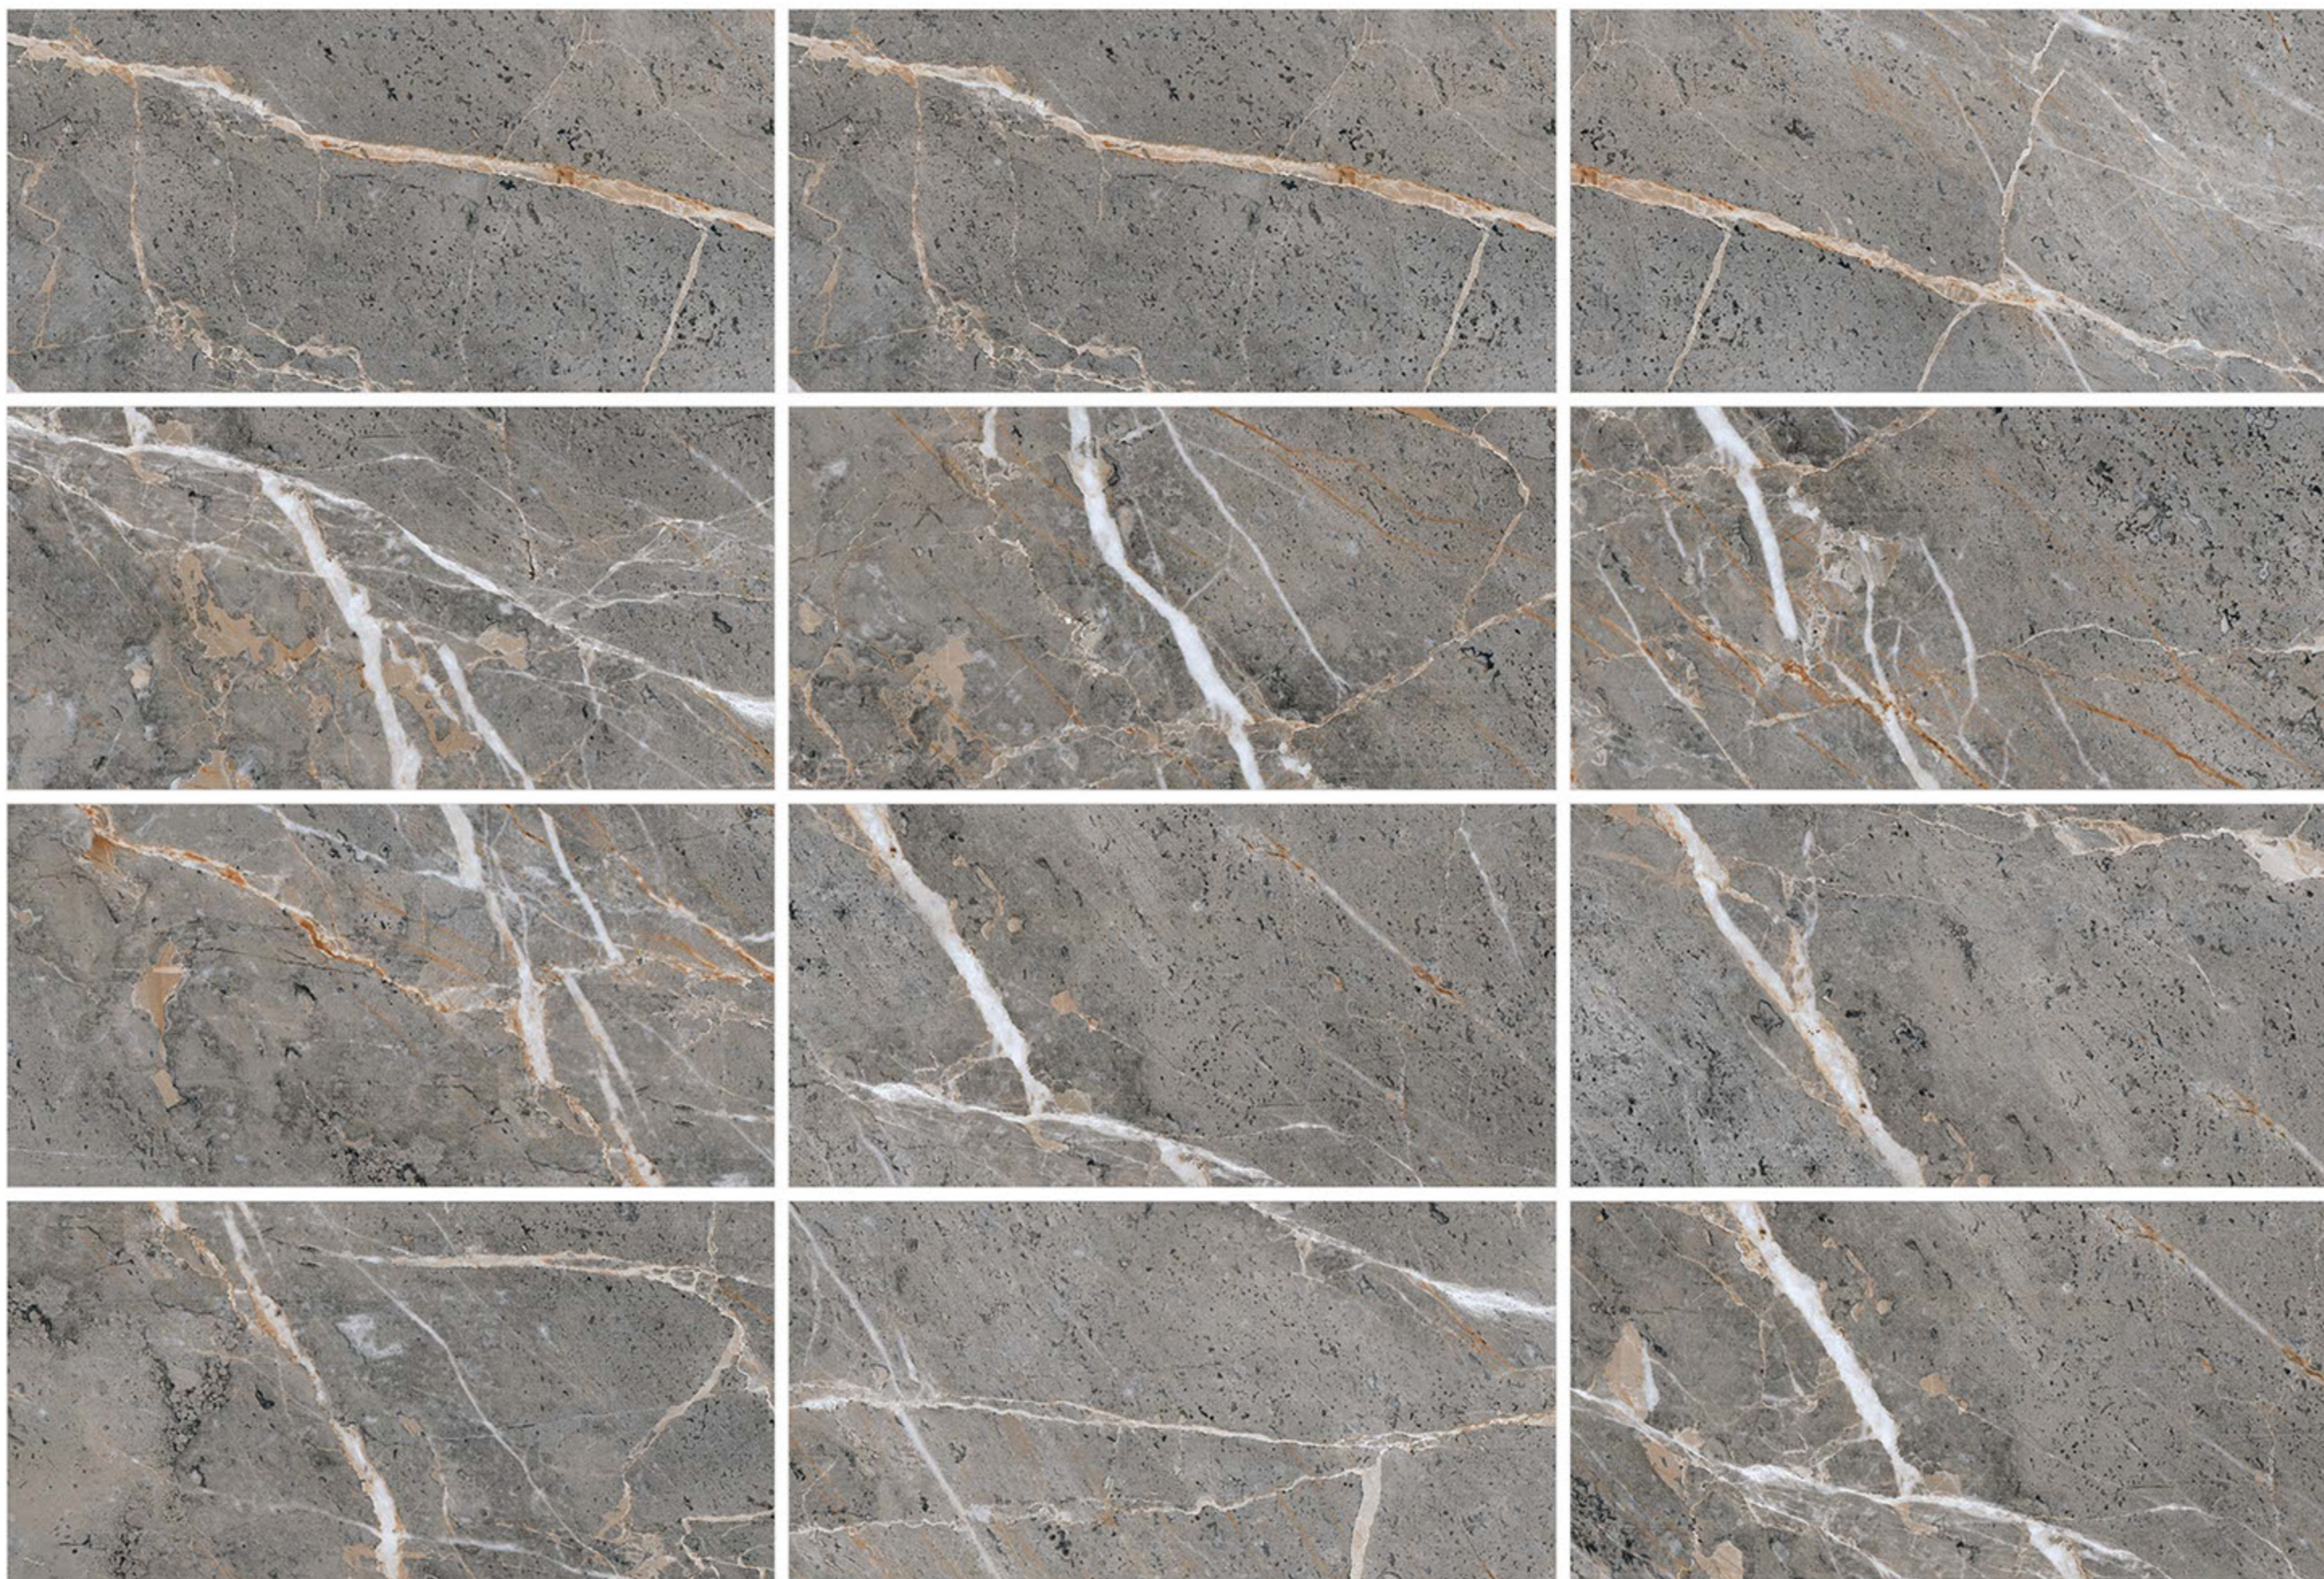

300x600MM - Glossy | Matt

600x600MM - Glossy | Matt

600x1200MM - Glossy | Matt

GLORIA

KEPPO BEIGE

Size

300X
600MM 

600X
600MM 