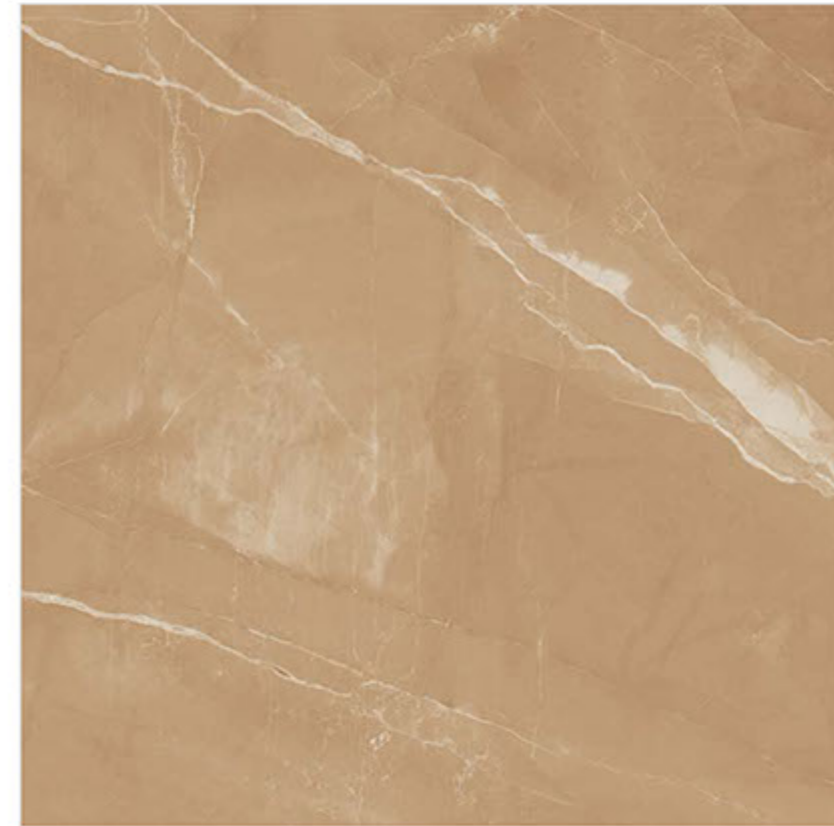

Glossy | Matt

300x600MM - Glossy | Matt

600x600MM - Glossy | Matt

600x1200MM - Glossy | Matt

VEGAS BEIGE

VEGAS CHOCO

Size

300X
600MM 