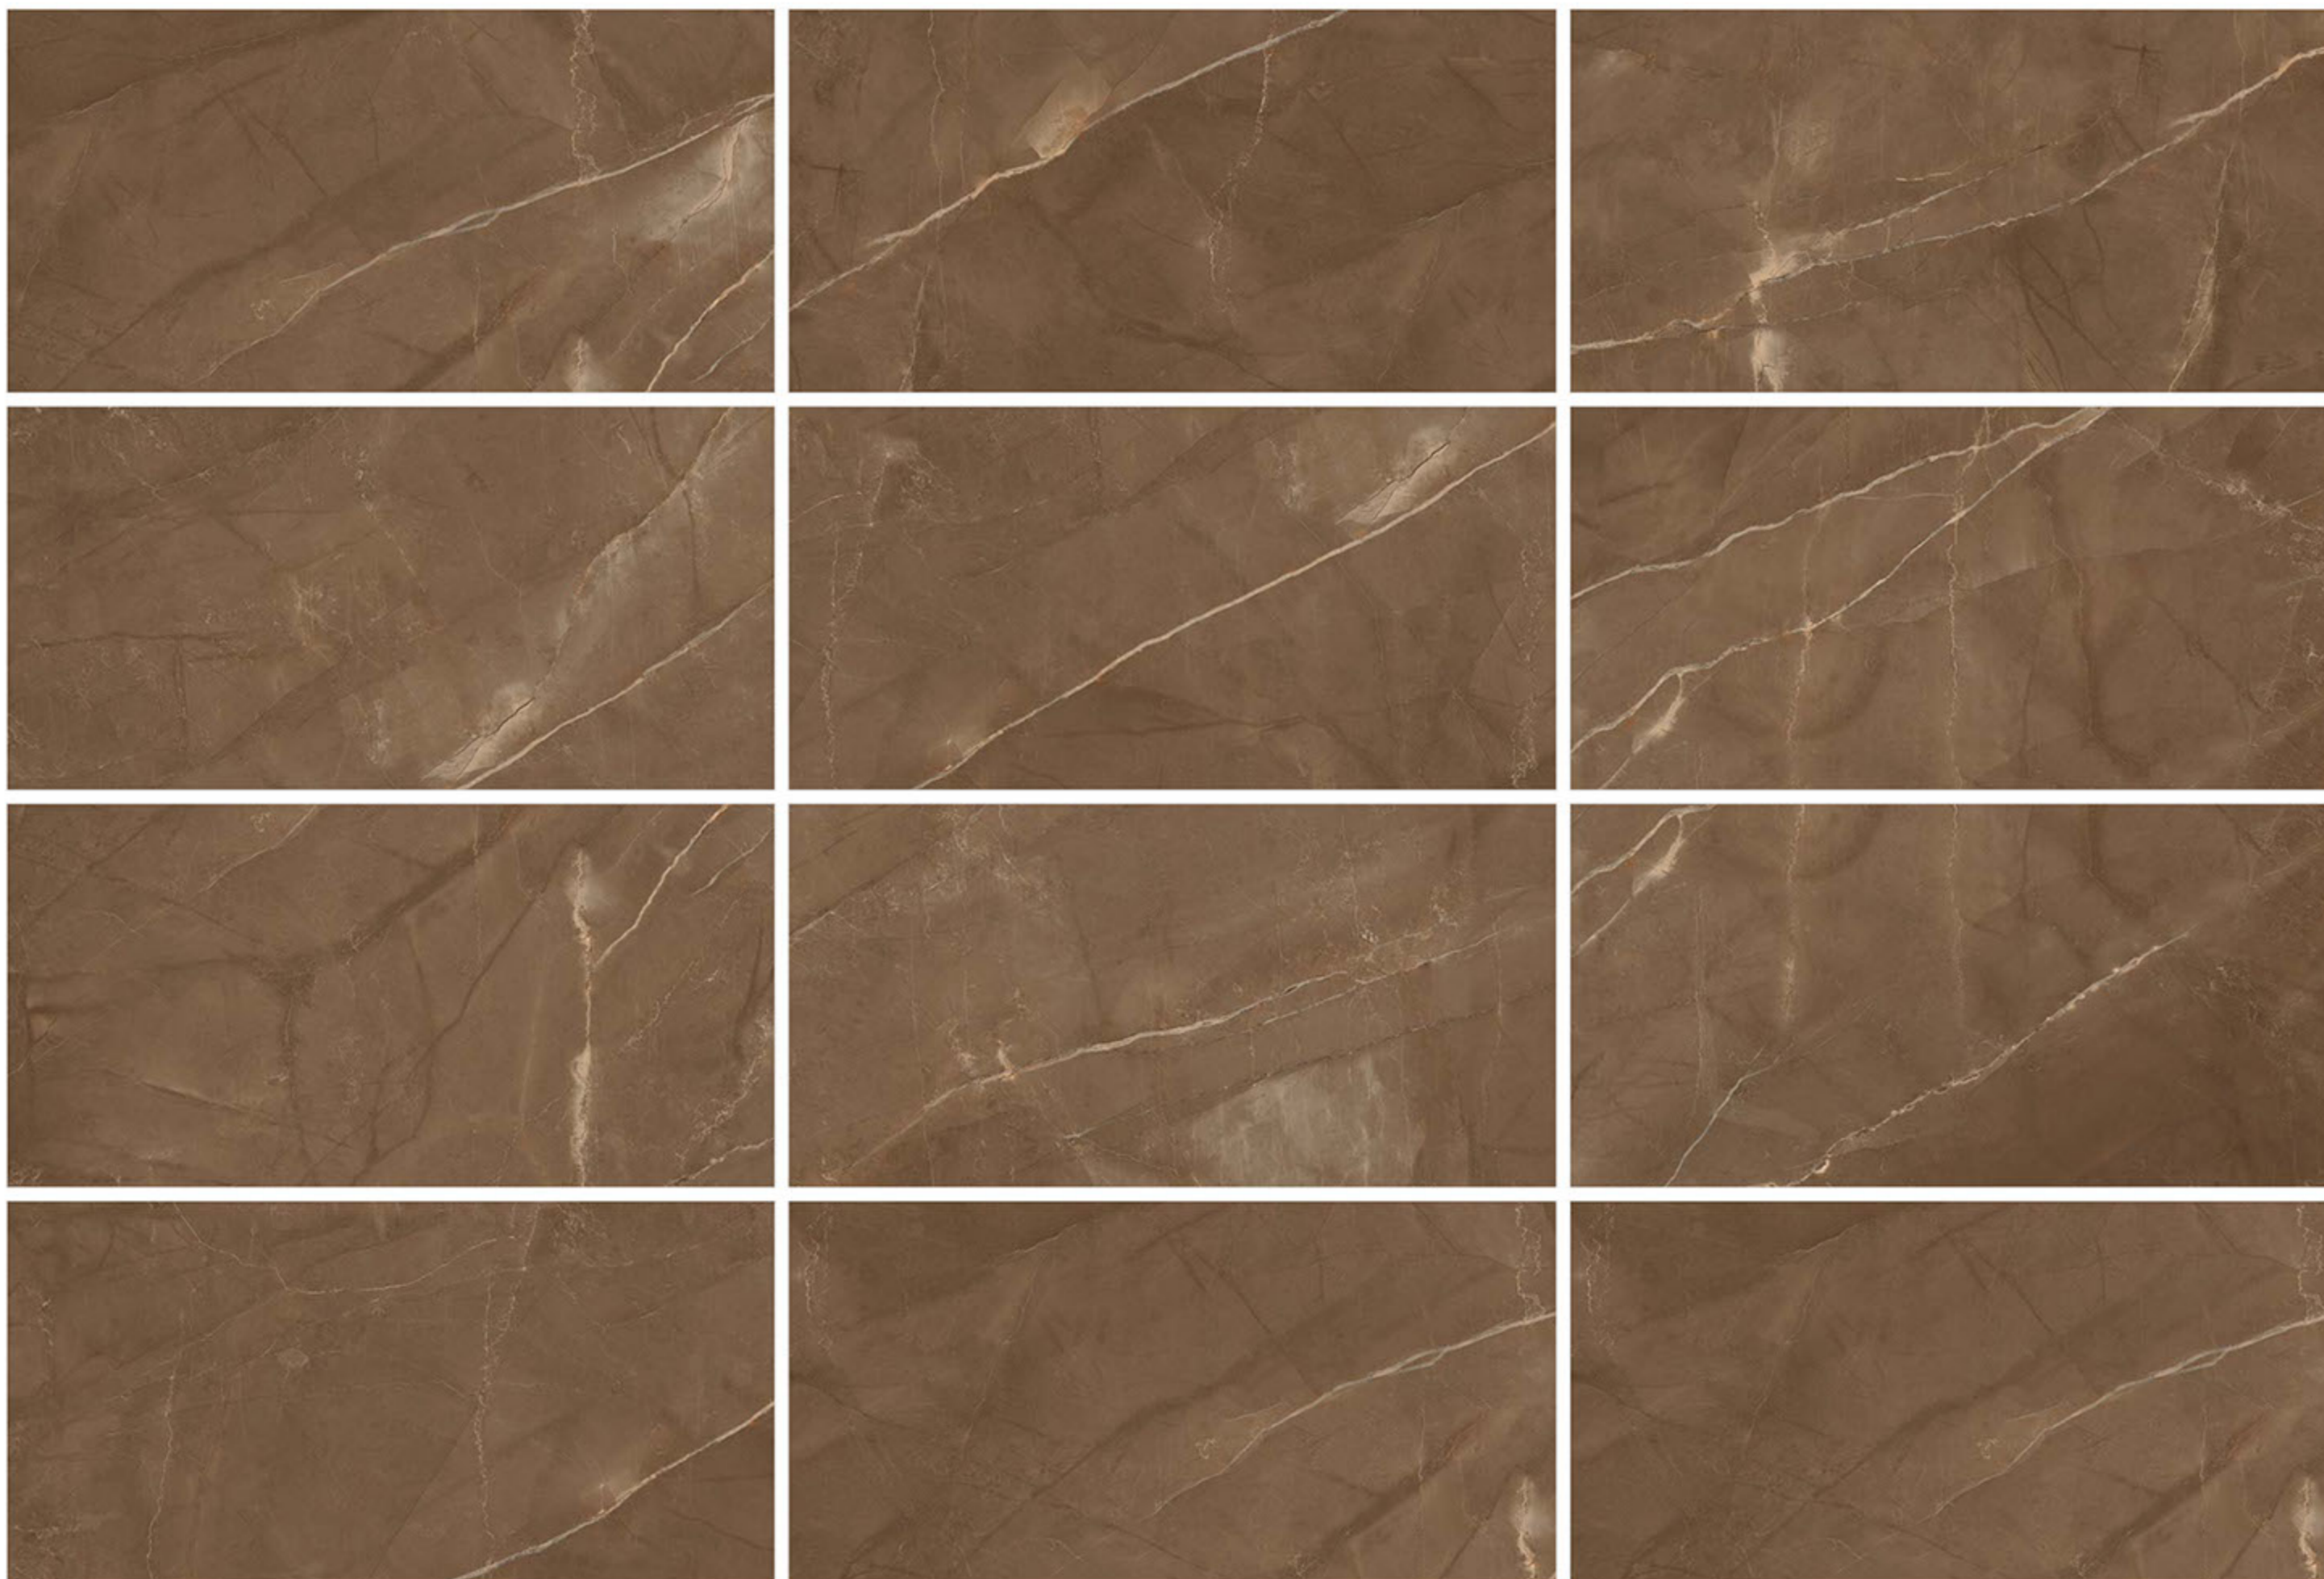

600x1200MM - Glossy | Matt

VEGAS ALMOND

VEGAS BEIGE

Size

300X
600MM 

600X
600MM 

600X
1200MM 

Randoms