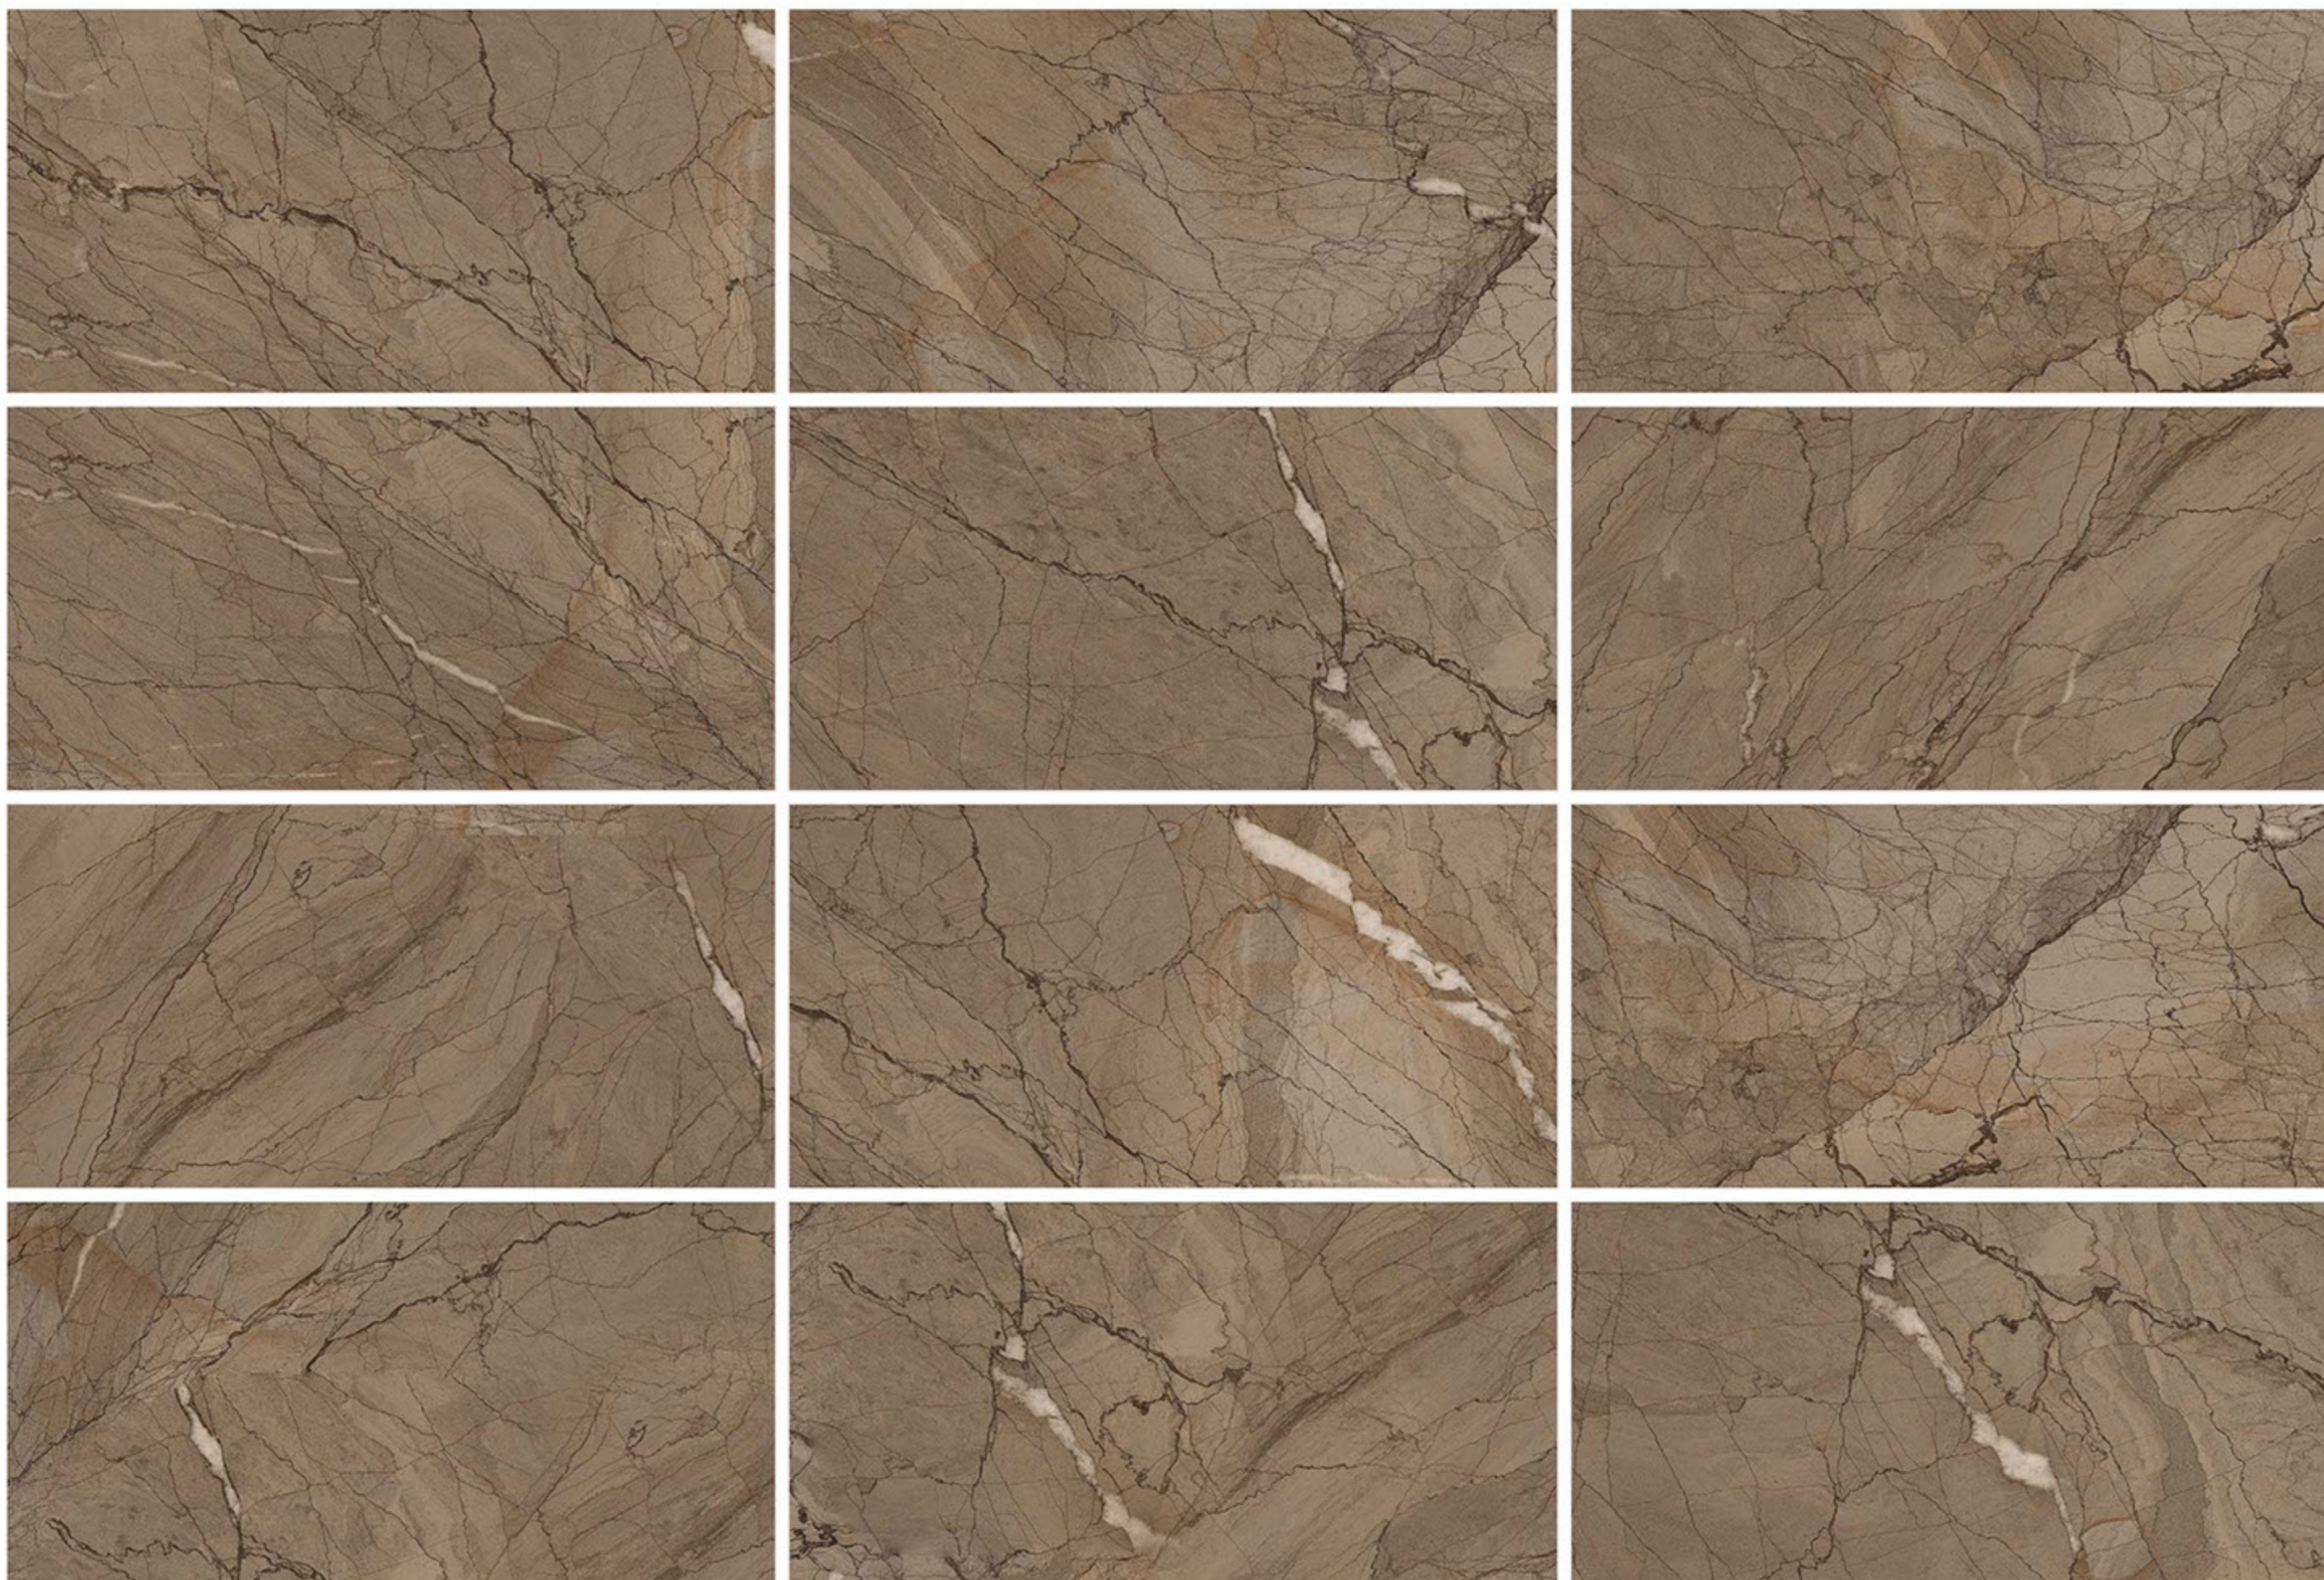

600x600MM - Glossy | Matt

600x1200MM - Glossy | Matt

ALMIA BRONZE

ALMIA BROWN

Size

300X
600MM

600X
600MM

600X
1200MM