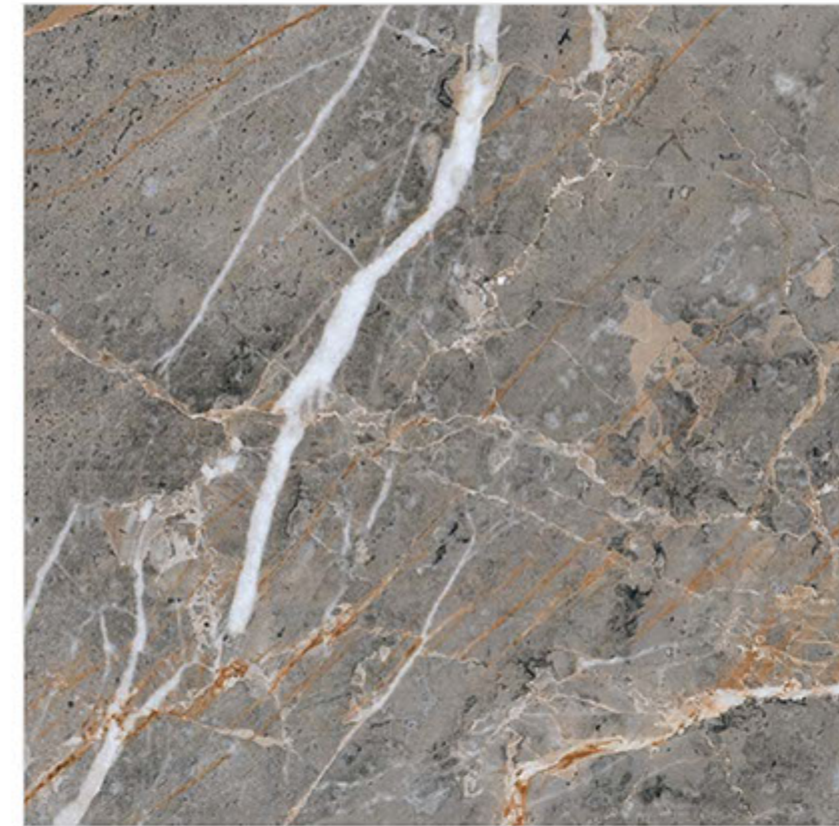

300x600MM - Glossy | Matt

600x600MM - Glossy | Matt

600x1200MM - Glossy | Matt

GLORIA

KEPPO BEIGE

Size

300X
600MM 

600X
600MM 