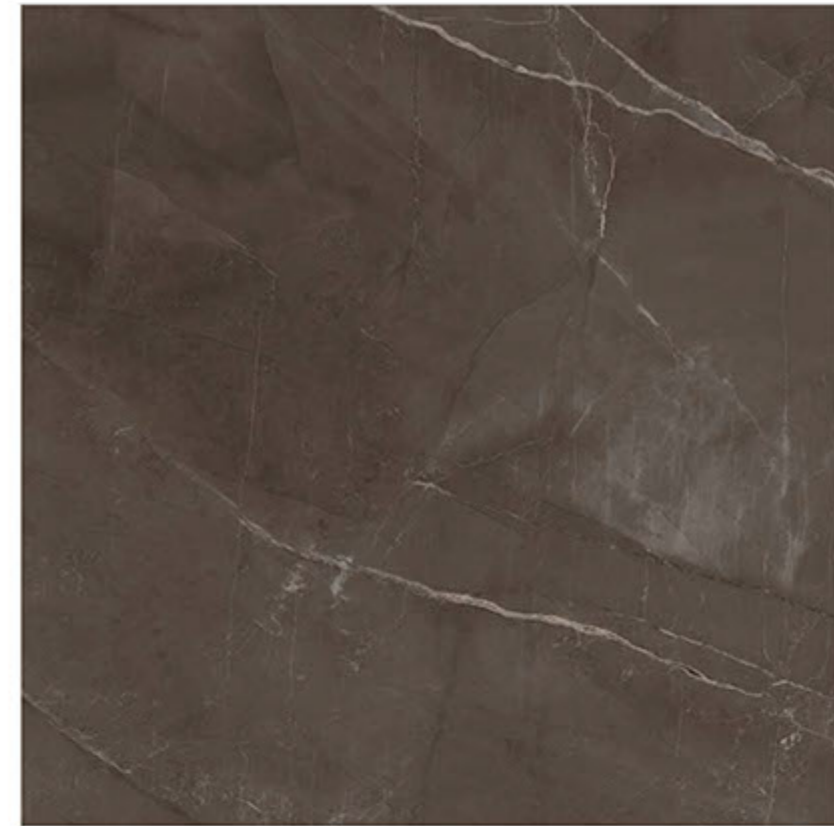

Finish

Glossy | Matt

Finish

Glossy | Matt

300x600MM - Glossy | Matt

600x600MM - Glossy | Matt

600x1200MM - Glossy | Matt

VEGAS CHOCO