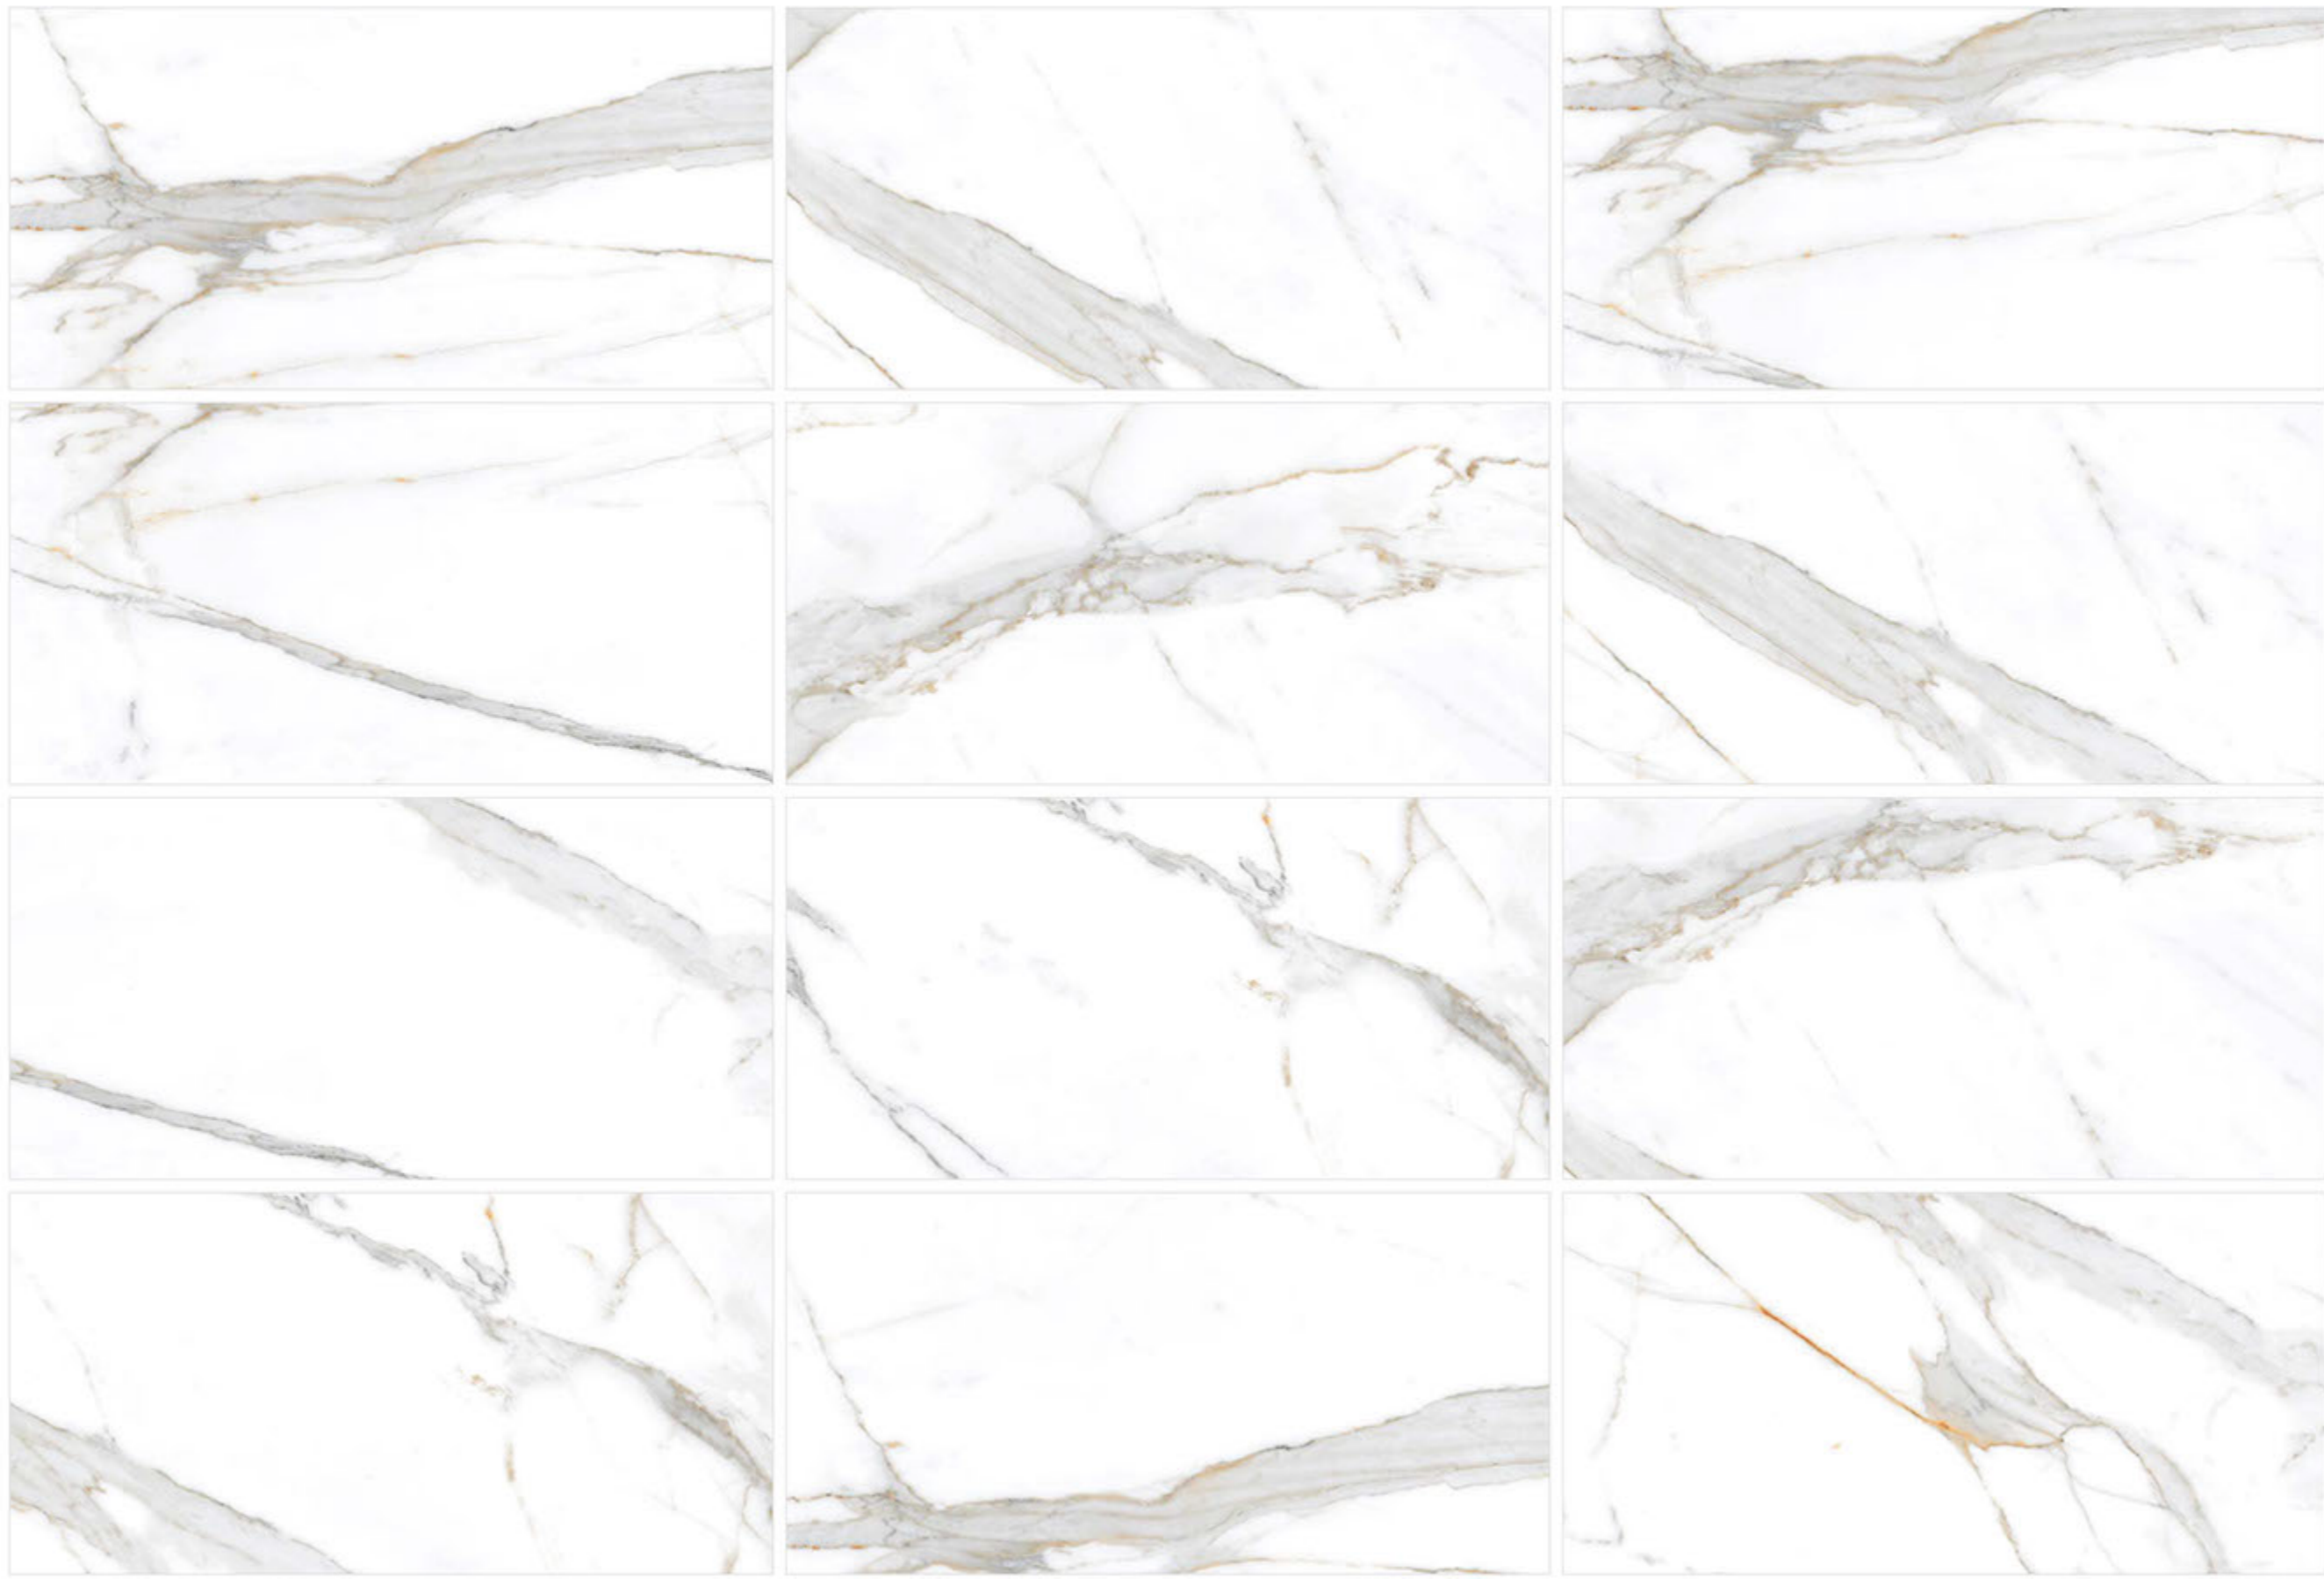

Finish

Glossy | Matt

300x600MM - Glossy | Matt

600x600MM - Glossy | Matt

600x1200MM - Glossy | Matt

EGAL CARARA

FEONA SILVER

Size