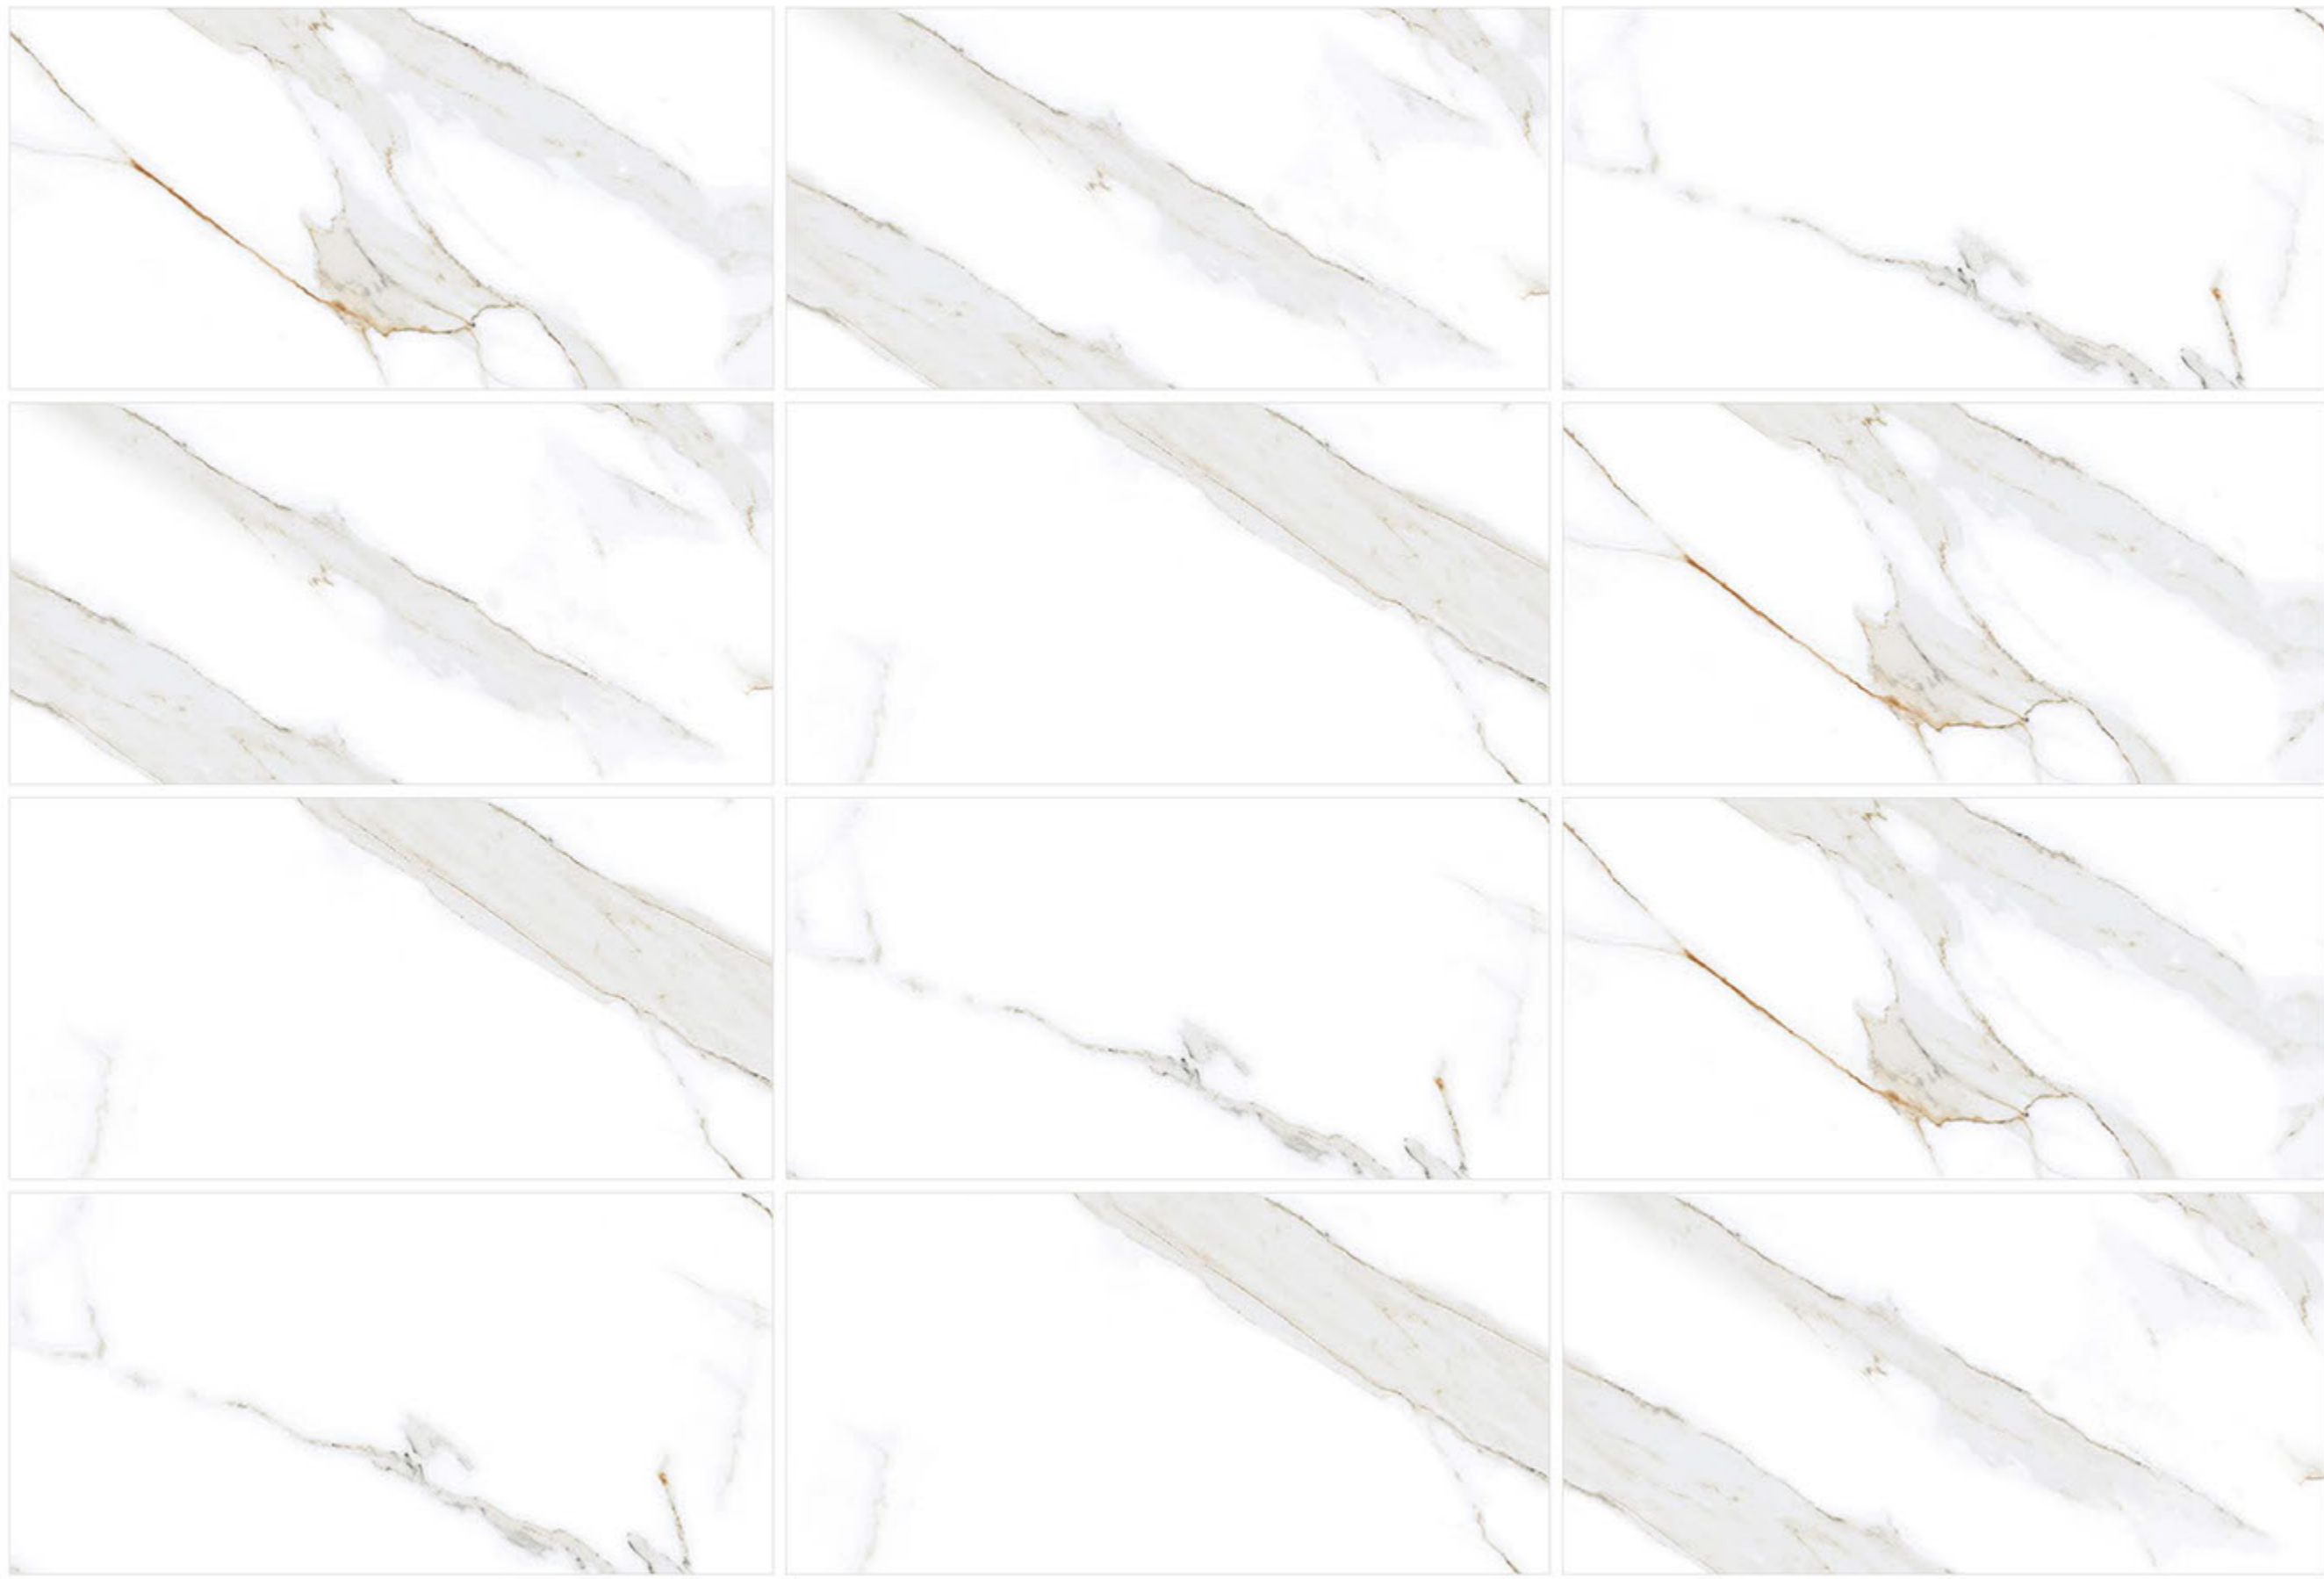

MESTO WHITE