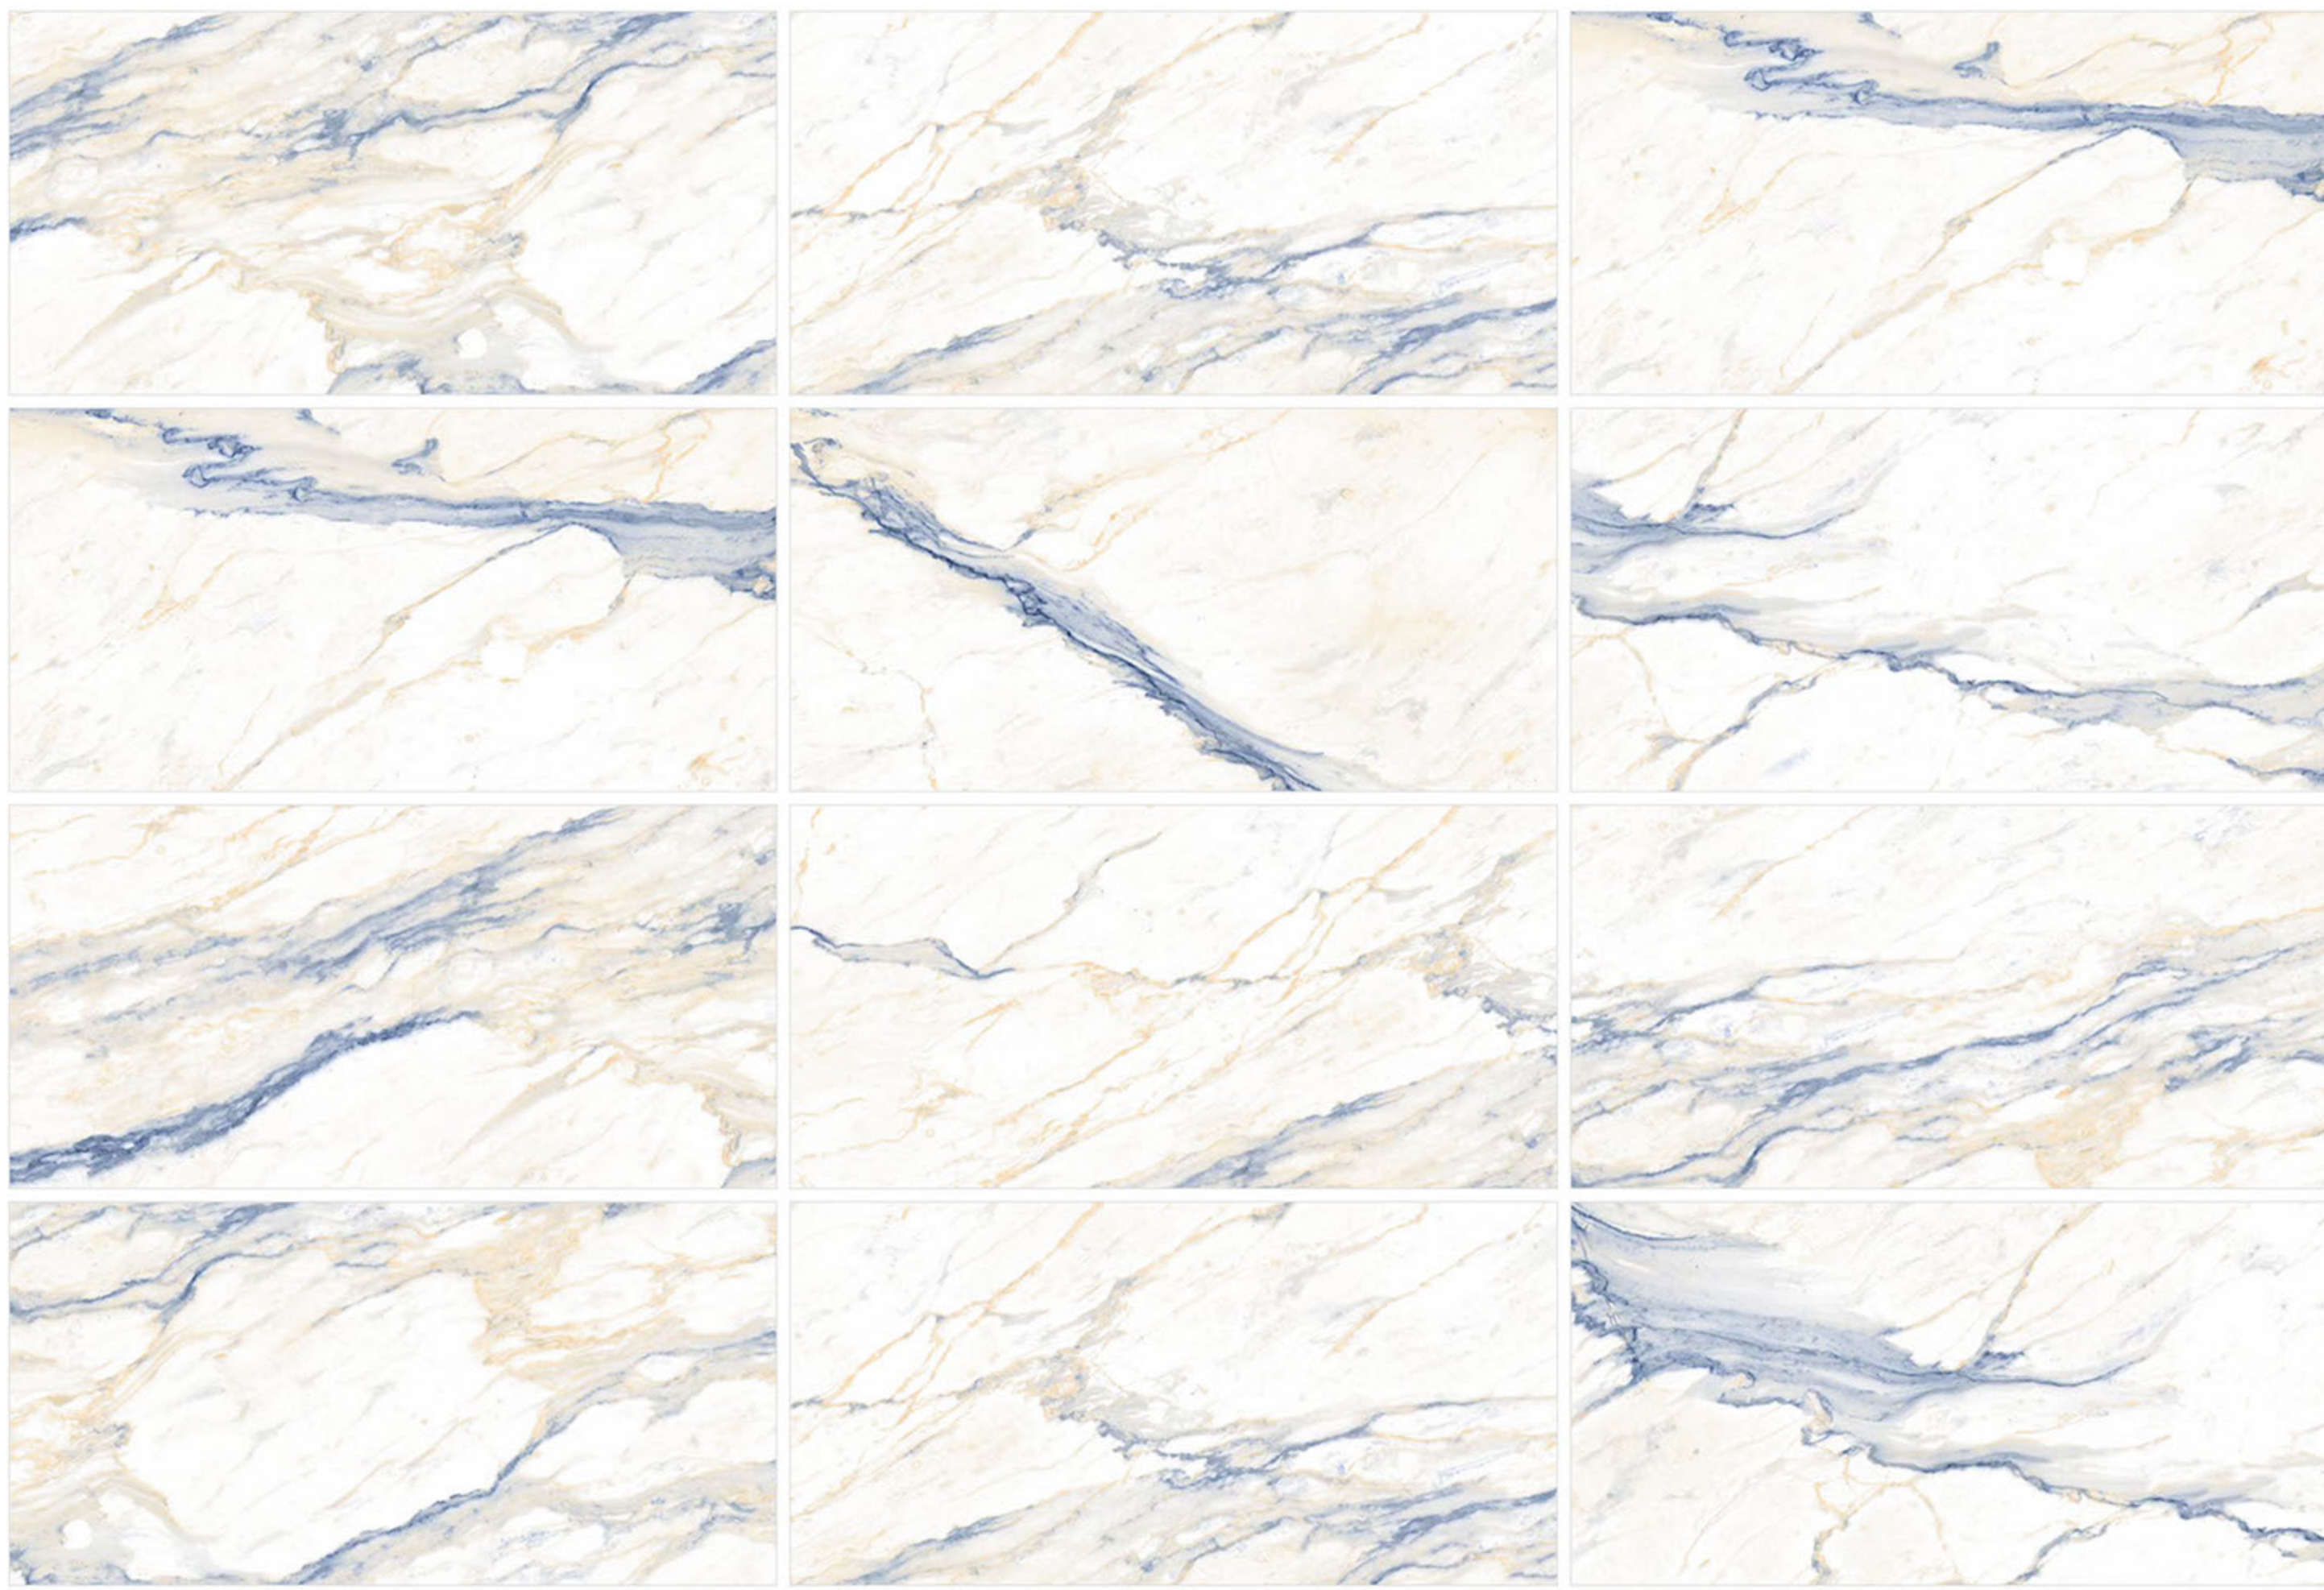

Glossy | Matt

Finish

Glossy | Matt

300x600MM - Glossy | Matt

600x600MM - Glossy | Matt

600x1200MM - Glossy | Matt

VIONA BLUE

VIONA GOLD