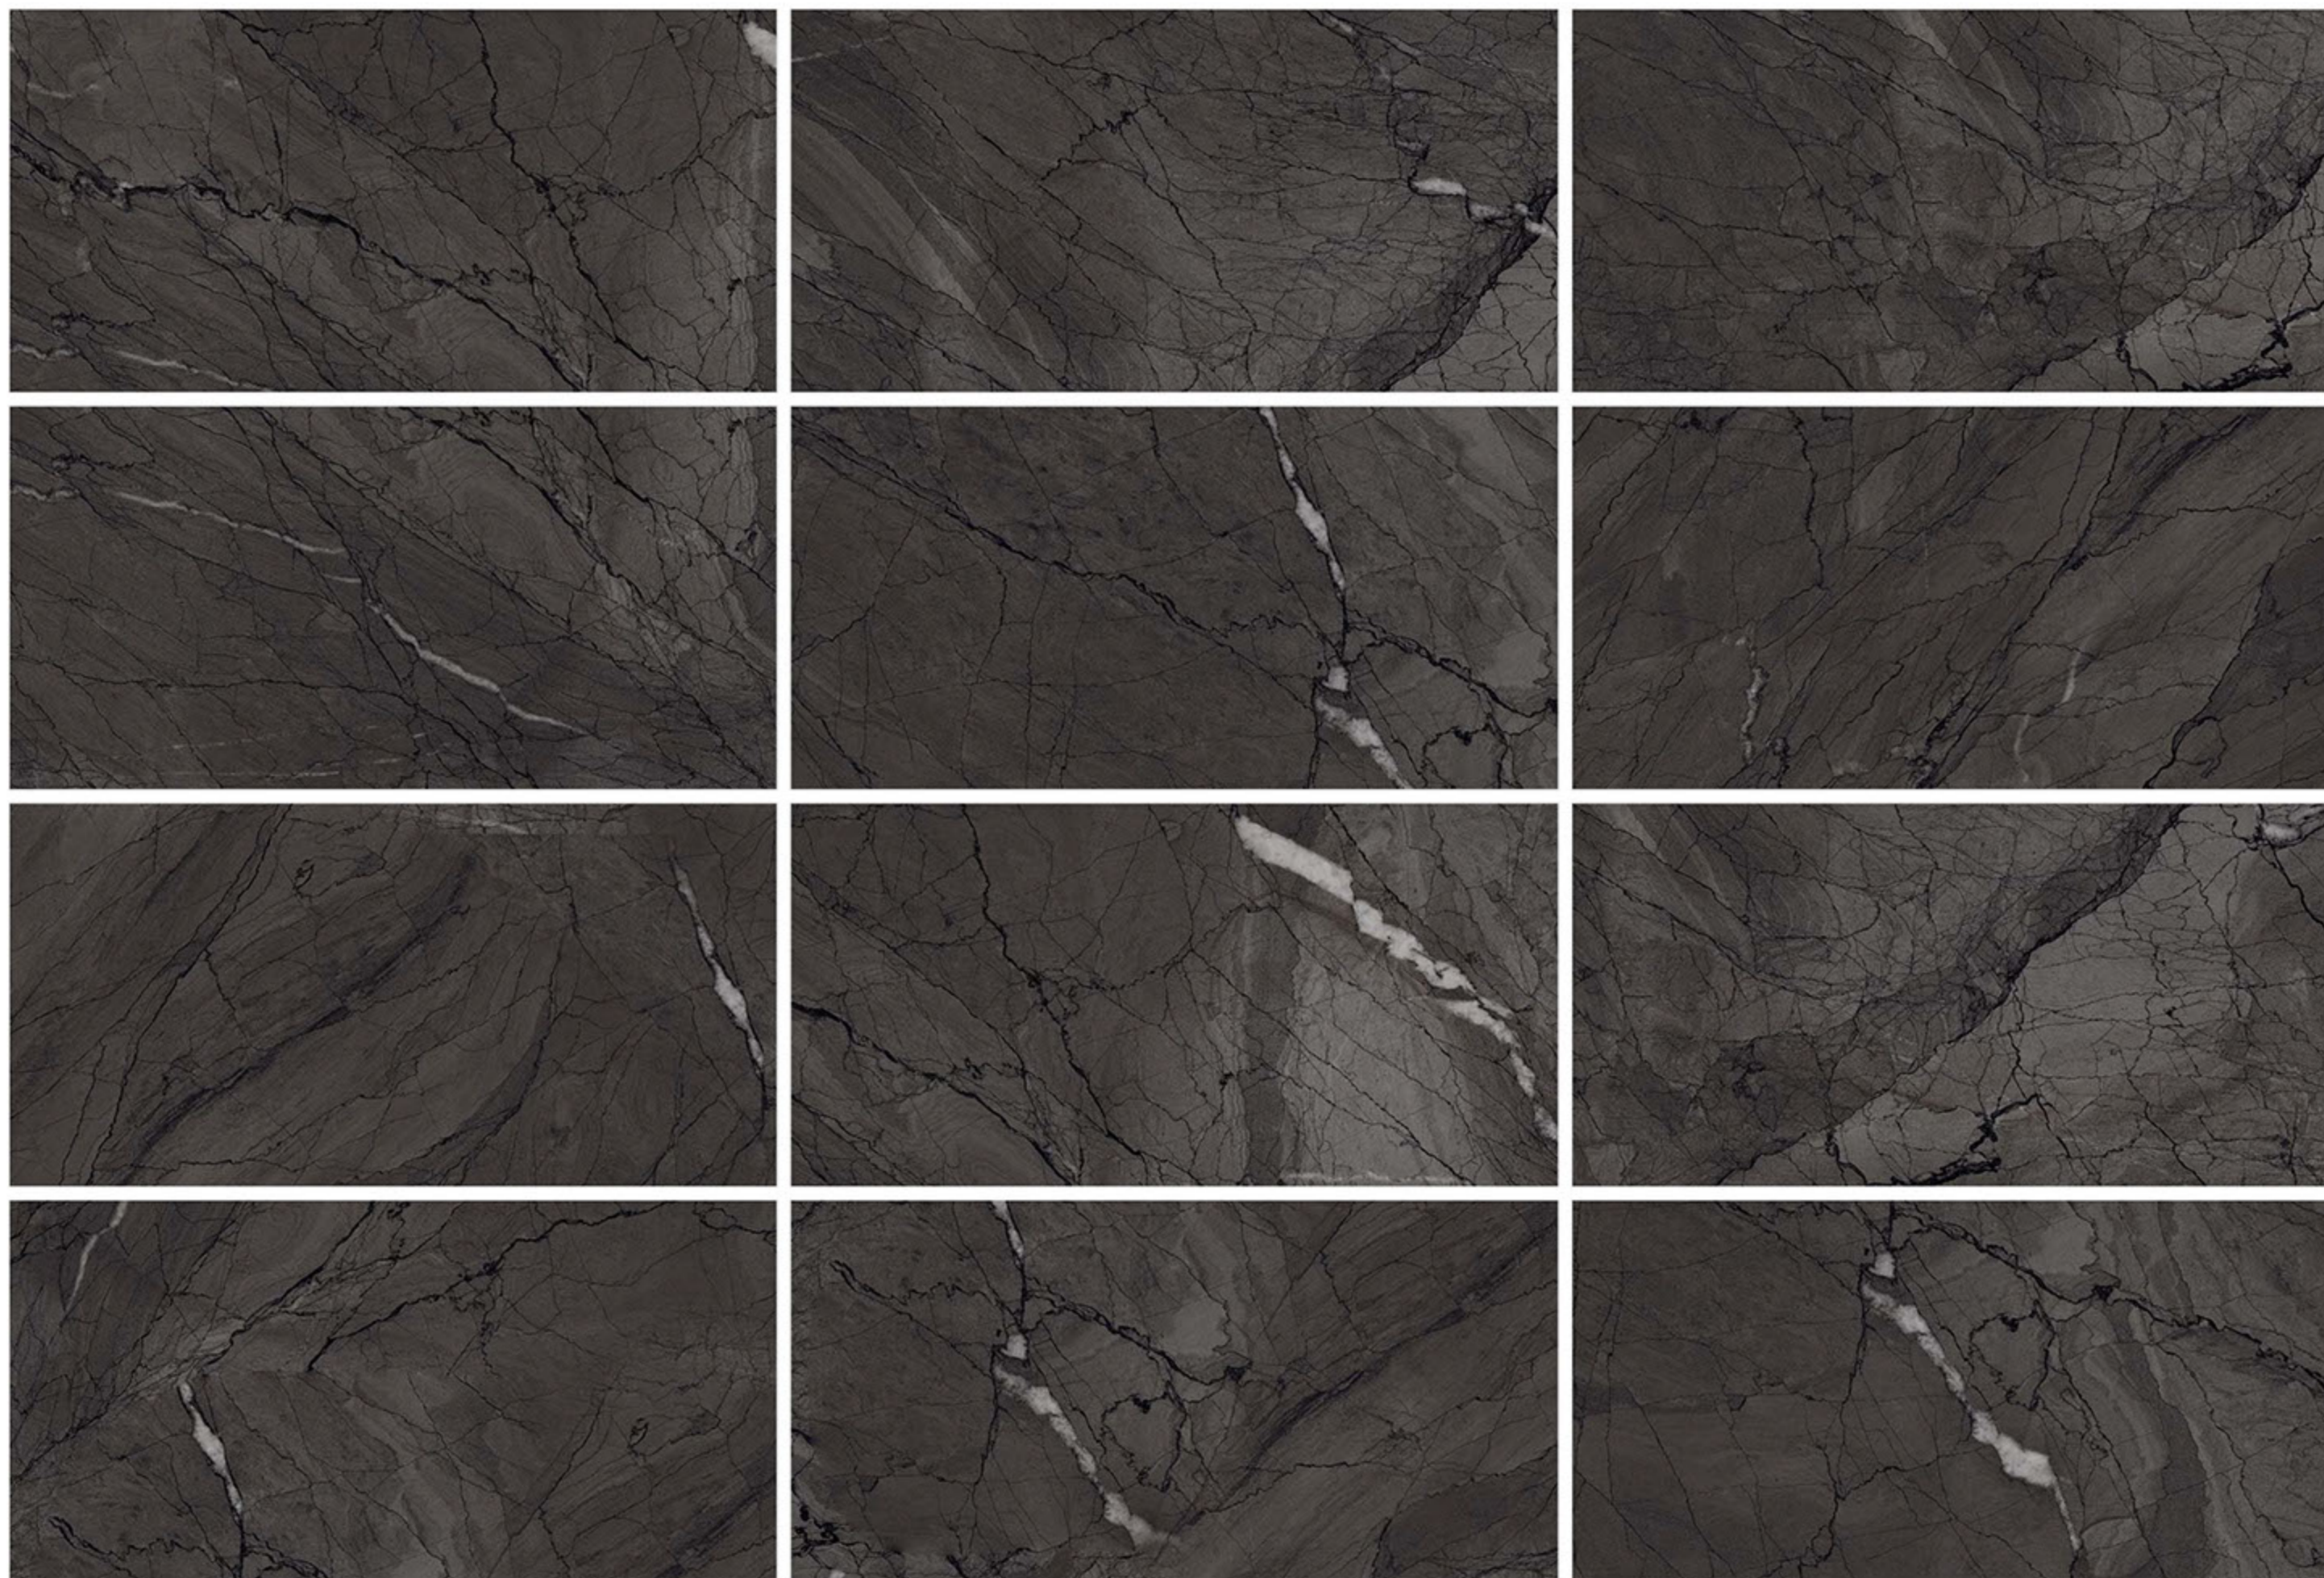

300x600MM - Glossy | Matt

600x600MM - Glossy | Matt

600x1200MM - Glossy | Matt

ALMIA DARK GREY

ALMIA GREY

Size

300X
600MM

600X
600MM