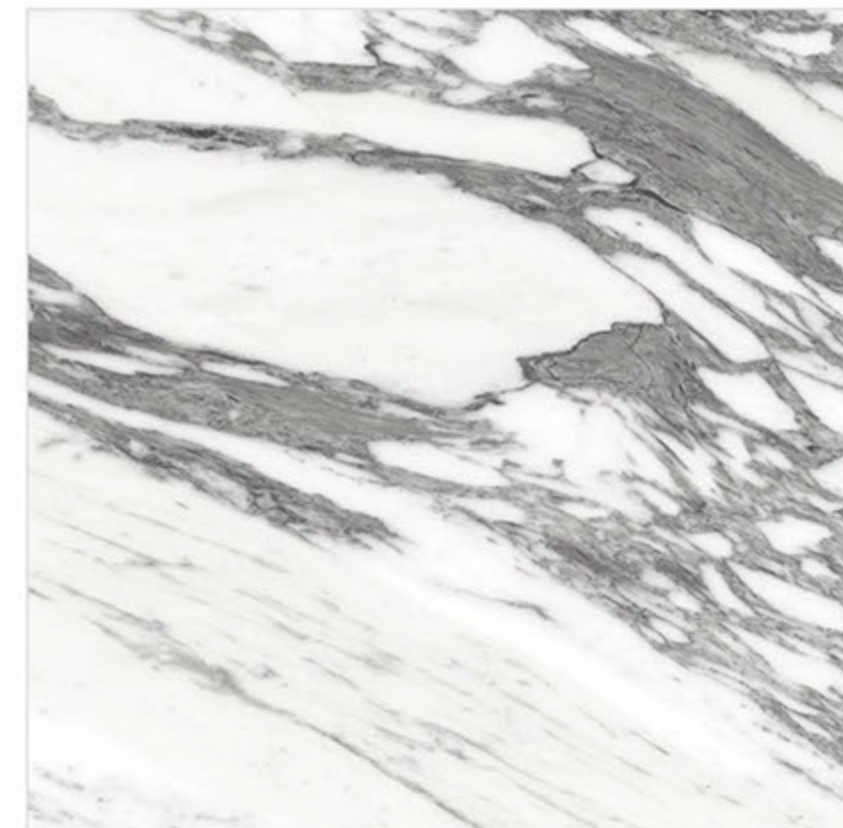

600x600MM - Glossy | Matt

600x1200MM - Glossy | Matt

CALACATTA

LENOIR

CALVIN BEIGE

Size

300X
600MM □

600X
600MM □