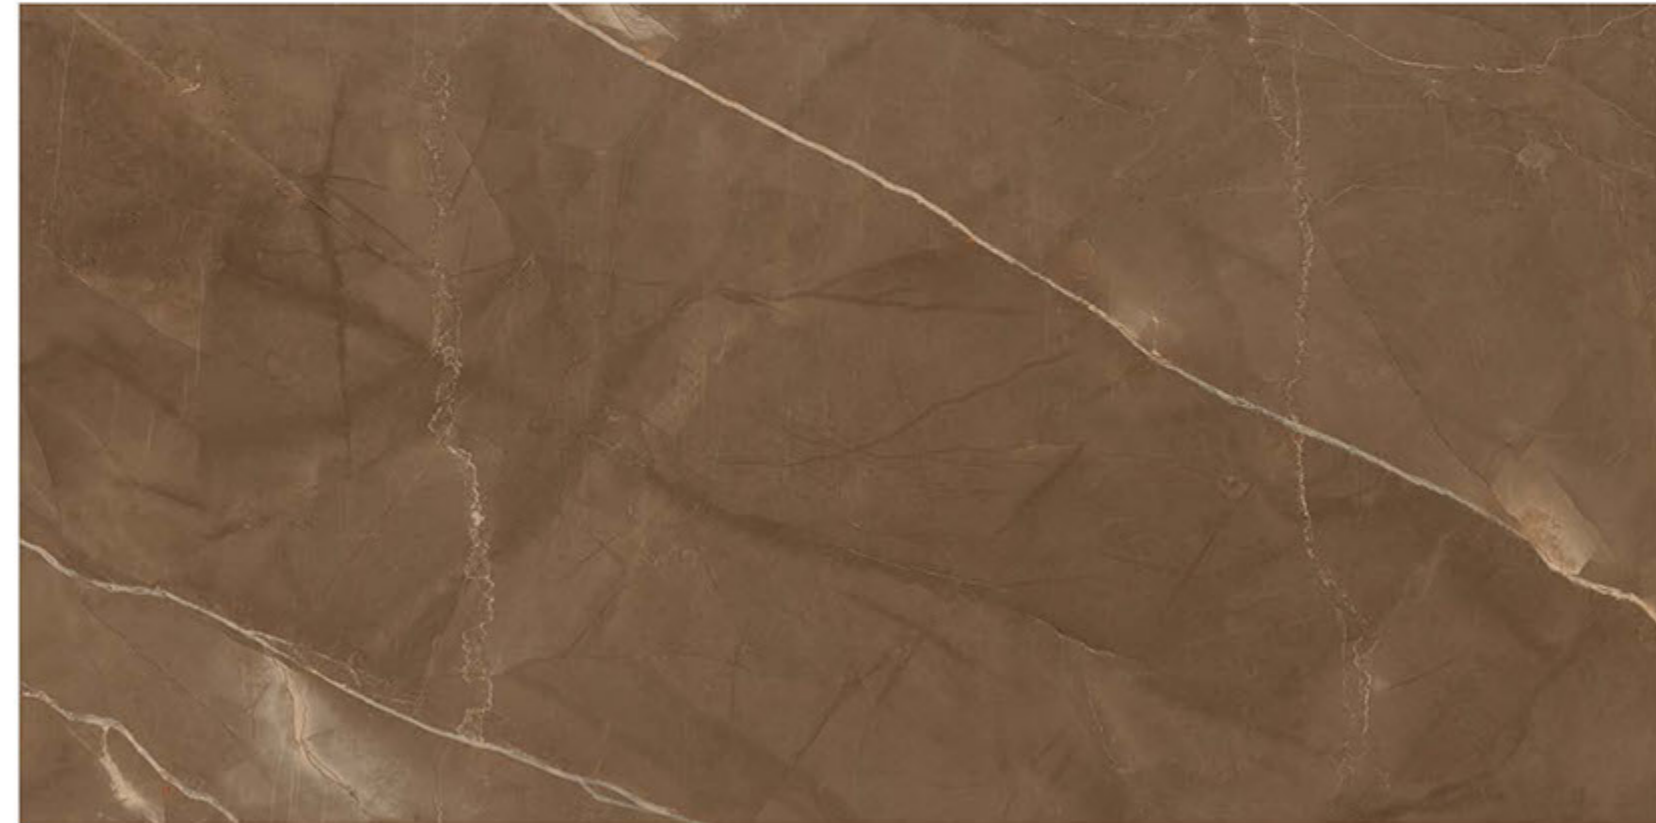

600x1200MM - Glossy | Matt

VEGAS ALMOND

VEGAS BEIGE

Size

300X
600MM 

600X
600MM 

600X
1200MM 

Randoms