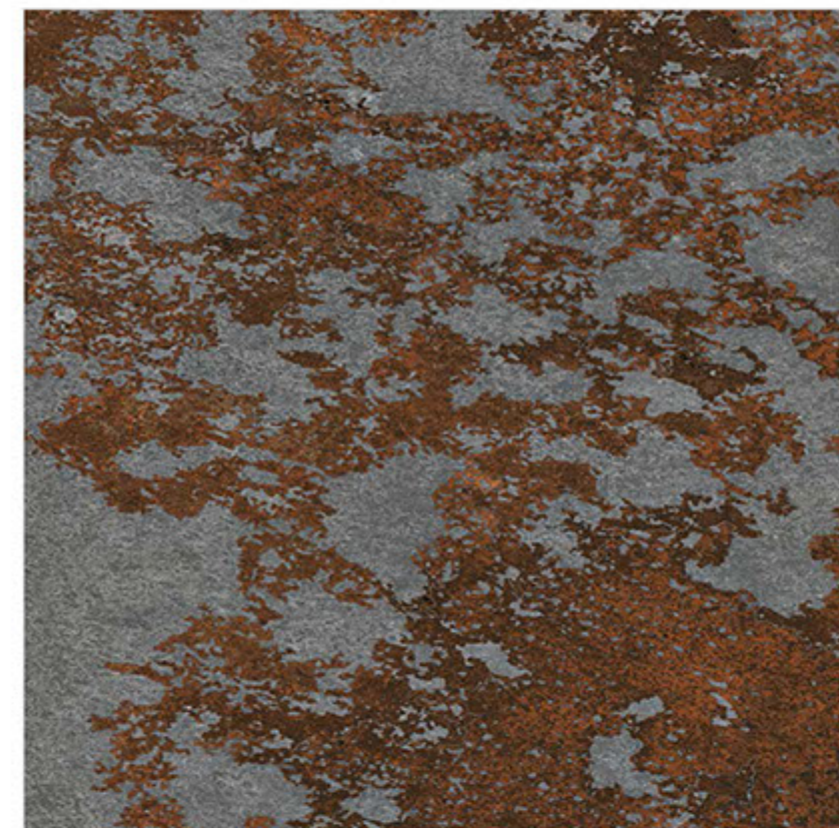

300x600MM - Glossy | Matt

600x600MM - Glossy | Matt

600x1200MM - Glossy | Matt

MONTERIAL SLATE

PARCOS GOLD

Size

300X
600MM

600X
600MM